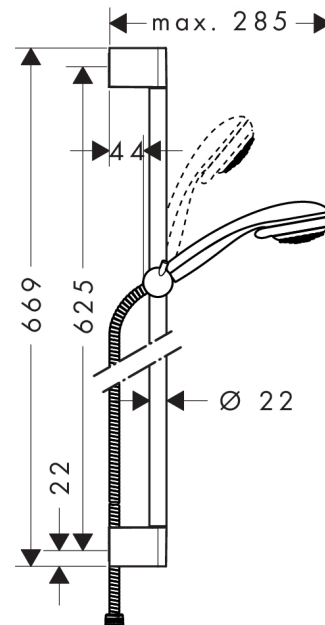

Crometta 85

Shower set Vario with shower bar 65 cm

Surfaces: **Chrome** Article Number: **27763000**

Description

product features

- consists of: hand shower, shower bar, shower hose, slider
- shower head size: 85 mm
- spray type: normal spray, Vario spray
- spray type adjustment by turning spray disc
- without pivot joints
- maximum flow rate at 3 bar: 17 l/min
- wall supports of plastic

Technology

Product image

Scale drawing

Flowchart

The consumption was measured in combination with the appropriate fittings (thermostat/mixer/ in-wall valve) to reflect actual application in practice.