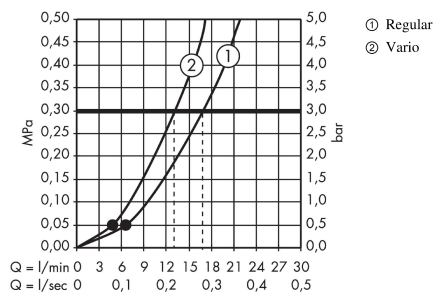

Crometta 85

Shower set Vario with shower bar 65 cm

Surfaces: **Chrome** Article Number: **27763000**

Description

product features

- consists of: hand shower, shower bar, shower hose, slider
- shower head size: 85 mm
- spray type: normal spray, Vario spray
- spray type adjustment by turning spray disc
- without pivot joints
- maximum flow rate at 3 bar: 17 l/min
- wall supports of plastic

Technology

Product image

Scale drawing

Flowchart

The consumption was measured in combination with the appropriate fittings (thermostat/mixer/ in-wall valve) to reflect actual application in practice.