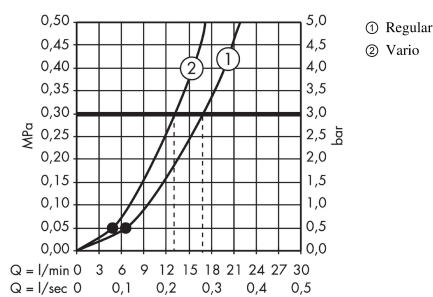

Crometta 85
Shower set Vario with shower bar 90 cm
 Surfaces: **Chrome** Article Number: **27762000**

Description

product features

- consists of: hand shower, shower bar, shower hose, slider
- shower head size: 85 mm
- spray type: normal spray, Vario spray
- spray type adjustment by turning spray disc
- without pivot joints
- 90° position adjustable slider, pivots left and right, up and down
- maximum flow rate at 3 bar: 17 l/min
- wall supports of plastic

Technology

Product image

Scale drawing

Flowchart

The consumption was measured in combination with the appropriate fittings (thermostat/mixer/ in-wall valve) to reflect actual application in practice.

Crometta 85
Shower set Vario with shower bar 90 cm
 Surfaces: **Chrome** Article Number: **27762000**

Installation examples

Crometta 85
Shower set Vario with shower bar 90 cm
 Surfaces: **Chrome** Article Number: **27762000**

Exploded Drawing

Year of production: >06/08

Crometta 85
Shower set Vario with shower bar 90 cm
 Surfaces: **Chrome** Article Number: **27762000**