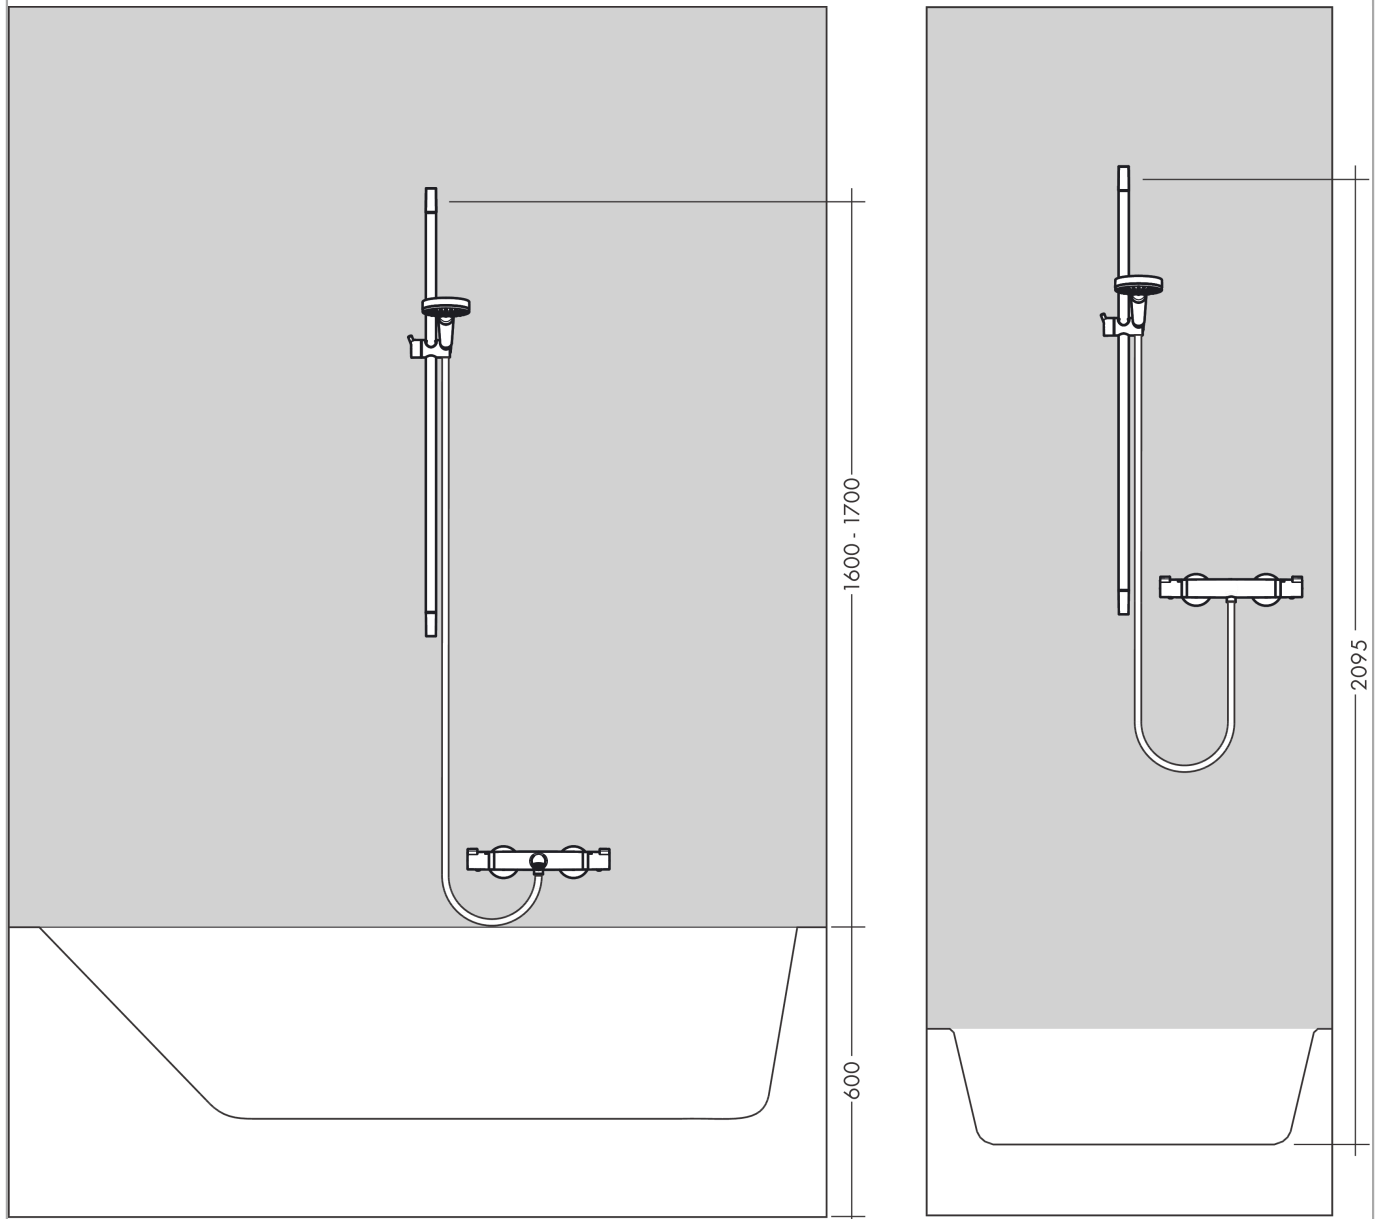

Crometta 85
Shower set Vario with shower bar 90 cm
 Surfaces: **Chrome** Article Number: **27762000**

Description

product features

- consists of: hand shower, shower bar, shower hose, slider
- shower head size: 85 mm
- spray type: normal spray, Vario spray
- spray type adjustment by turning spray disc
- without pivot joints
- 90° position adjustable slider, pivots left and right, up and down
- maximum flow rate at 3 bar: 17 l/min
- wall supports of plastic

Technology

Product image

Scale drawing

Flowchart

The consumption was measured in combination with the appropriate fittings (thermostat/mixer/ in-wall valve) to reflect actual application in practice.

Crometta 85
Shower set Vario with shower bar 90 cm
 Surfaces: **Chrome** Article Number: **27762000**

Installation examples

Crometta 85
Shower set Vario with shower bar 90 cm
 Surfaces: **Chrome** Article Number: **27762000**

Exploded Drawing

Year of production: >06/08

Crometta 85
Shower set Vario with shower bar 90 cm
 Surfaces: **Chrome** Article Number: **27762000**

Spare part list

Year of production: >06/08

Pos.	Description	Article Number	PC	PU
1	cover	95217000	4	1
2	tile-matching-disk	97450000	98	1
3	mounting set	96179000	4	1
4	wall support	95218000	3	1
5	shower hose Metaflex'C 1,60 m	28266000	98	1
6	support, assy	95160000	11	1
7	clip for Casetta, Ø 22 mm	96189000	2	1
8	shelf Casetta	28678000	98	1
9	handshower	28562000	98	1
10	filter insert	97708000	2	1