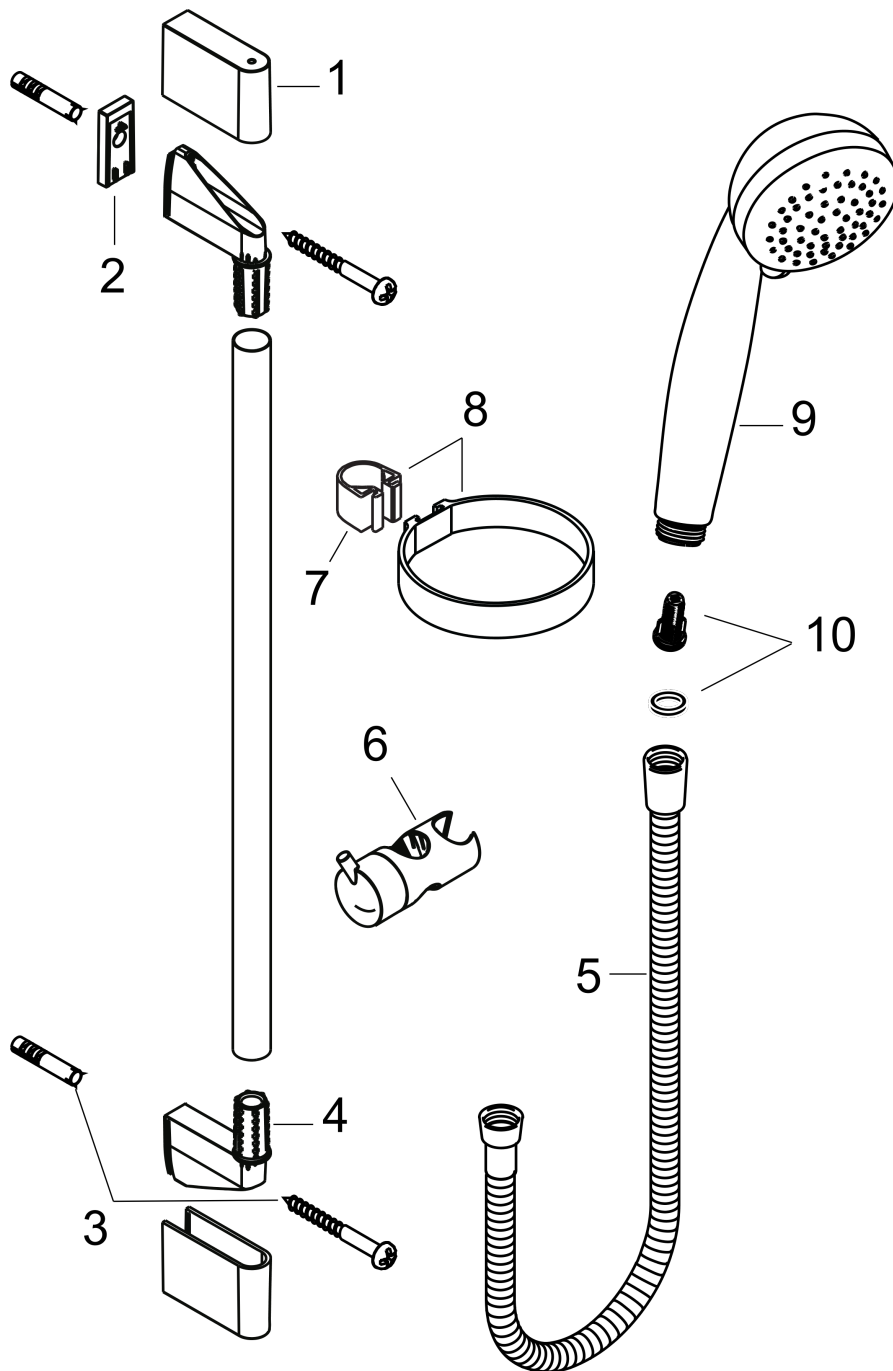

Crometta 85
Shower set Vario with shower bar 90 cm
 Surfaces: **Chrome** Article Number: **27762000**

Description

product features

- consists of: hand shower, shower bar, shower hose, slider
- shower head size: 85 mm
- spray type: normal spray, Vario spray
- spray type adjustment by turning spray disc
- without pivot joints
- 90° position adjustable slider, pivots left and right, up and down
- maximum flow rate at 3 bar: 17 l/min
- wall supports of plastic

Technology

Product image

Scale drawing

Flowchart

The consumption was measured in combination with the appropriate fittings (thermostat/mixer/ in-wall valve) to reflect actual application in practice.

Crometta 85
Shower set Vario with shower bar 90 cm
 Surfaces: **Chrome** Article Number: **27762000**

Installation examples

Crometta 85
Shower set Vario with shower bar 90 cm
 Surfaces: **Chrome** Article Number: **27762000**

Exploded Drawing

Year of production: >06/08

Crometta 85
Shower set Vario with shower bar 90 cm
 Surfaces: **Chrome** Article Number: **27762000**

Spare part list

Year of production: >06/08

Pos.	Description	Article Number	PC	PU
1	cover	95217000	4	1
2	tile-matching-disk	97450000	98	1
3	mounting set	96179000	4	1
4	wall support	95218000	3	1
5	shower hose Metaflex'C 1,60 m	28266000	98	1
6	support, assy	95160000	11	1
7	clip for Casetta, Ø 22 mm	96189000	2	1
8	shelf Casetta	28678000	98	1
9	handshower	28562000	98	1
10	filter insert	97708000	2	1