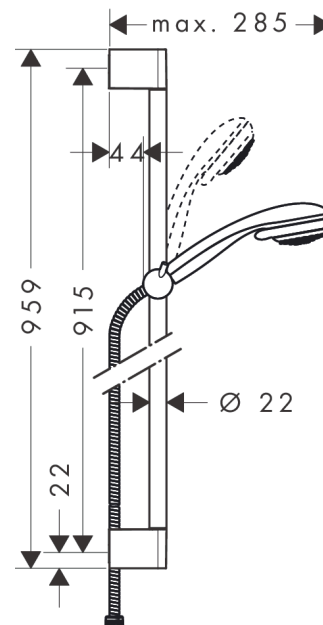

Crometta 85
Shower set Vario with shower bar 90 cm
 Surfaces: **Chrome** Article Number: **27762000**

Description

product features

- consists of: hand shower, shower bar, shower hose, slider
- shower head size: 85 mm
- spray type: normal spray, Vario spray
- spray type adjustment by turning spray disc
- without pivot joints
- 90° position adjustable slider, pivots left and right, up and down
- maximum flow rate at 3 bar: 17 l/min
- wall supports of plastic

Technology

Product image

Scale drawing

Flowchart

The consumption was measured in combination with the appropriate fittings (thermostat/mixer/ in-wall valve) to reflect actual application in practice.

Crometta 85
Shower set Vario with shower bar 90 cm
 Surfaces: **Chrome** Article Number: **27762000**

Installation examples

Crometta 85
Shower set Vario with shower bar 90 cm
 Surfaces: **Chrome** Article Number: **27762000**

Exploded Drawing

Year of production: >06/08

Crometta 85
Shower set Vario with shower bar 90 cm
 Surfaces: **Chrome** Article Number: **27762000**

Spare part list

Year of production: >06/08

Pos.	Description	Article Number	PC	PU
1	cover	95217000	4	1
2	tile-matching-disk	97450000	98	1
3	mounting set	96179000	4	1
4	wall support	95218000	3	1
5	shower hose Metaflex'C 1,60 m	28266000	98	1
6	support, assy	95160000	11	1
7	clip for Casetta, Ø 22 mm	96189000	2	1
8	shelf Casetta	28678000	98	1
9	handshower	28562000	98	1
10	filter insert	97708000	2	1