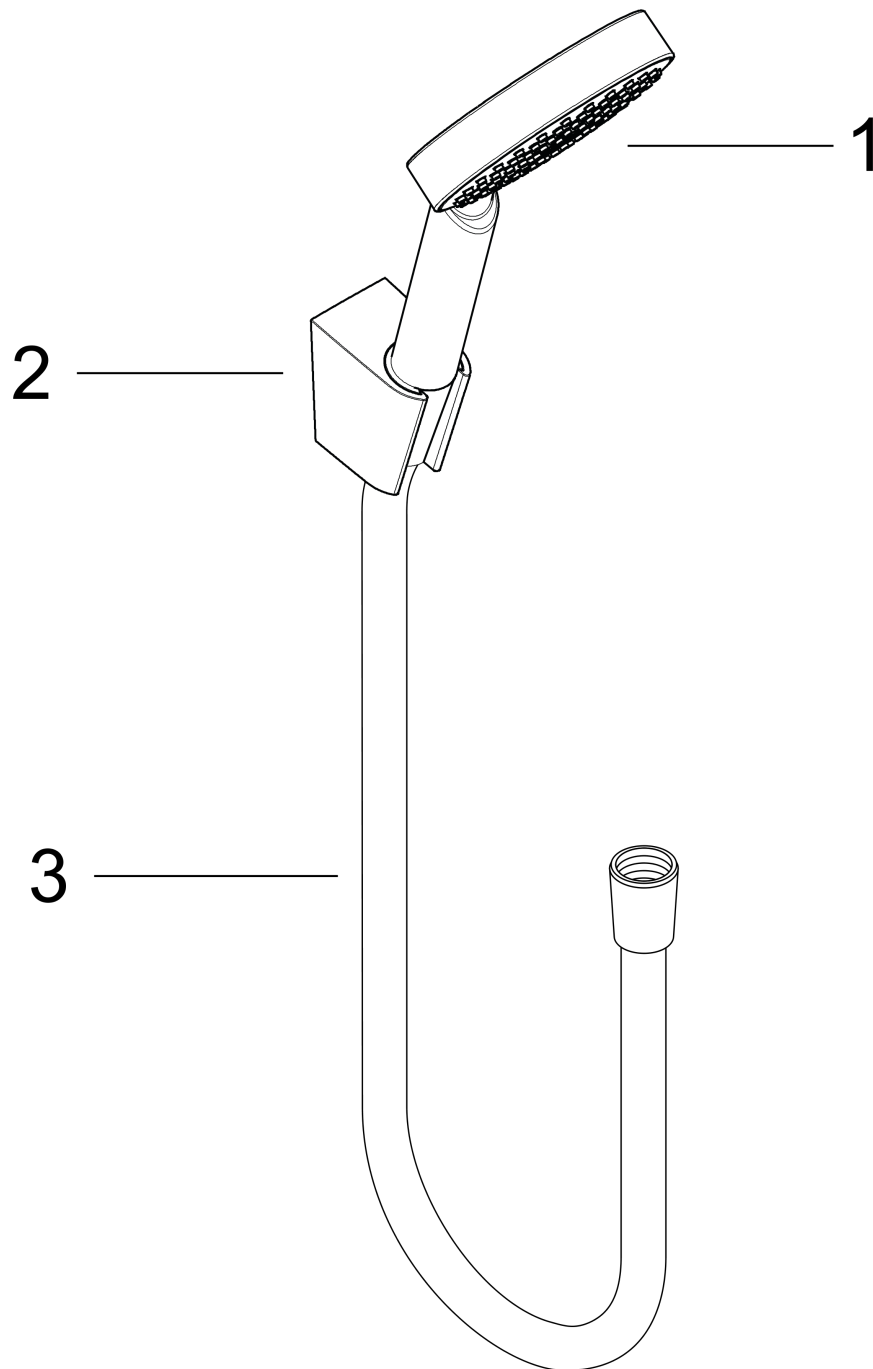

**Raindance**

**Raindance S 100 Air 1jet hand shower/ Porter'S shower holder set 1.60 m**

Surfaces: **Chrome** Article Number: **27581000**

**Exploded Drawing**

Year of production: **06/05 - 12/16**

**Raindance**

**Raindance S 100 Air 1jet hand shower/ Porter'S shower holder set 1.60 m**

Surfaces: **Chrome** Article Number: **27581000**

**Spare part list**

Year of production: **06/05 - 12/16**

<b>Pos.</b>	<b>Description</b>	<b>Article Number</b>	<b>PC</b>	<b>PU</b>
1	handshower	28536000	98	1
2	shower holder	28331000	98	1
3	shower hose Isiflex'B 1,60 m	28276000	98	1