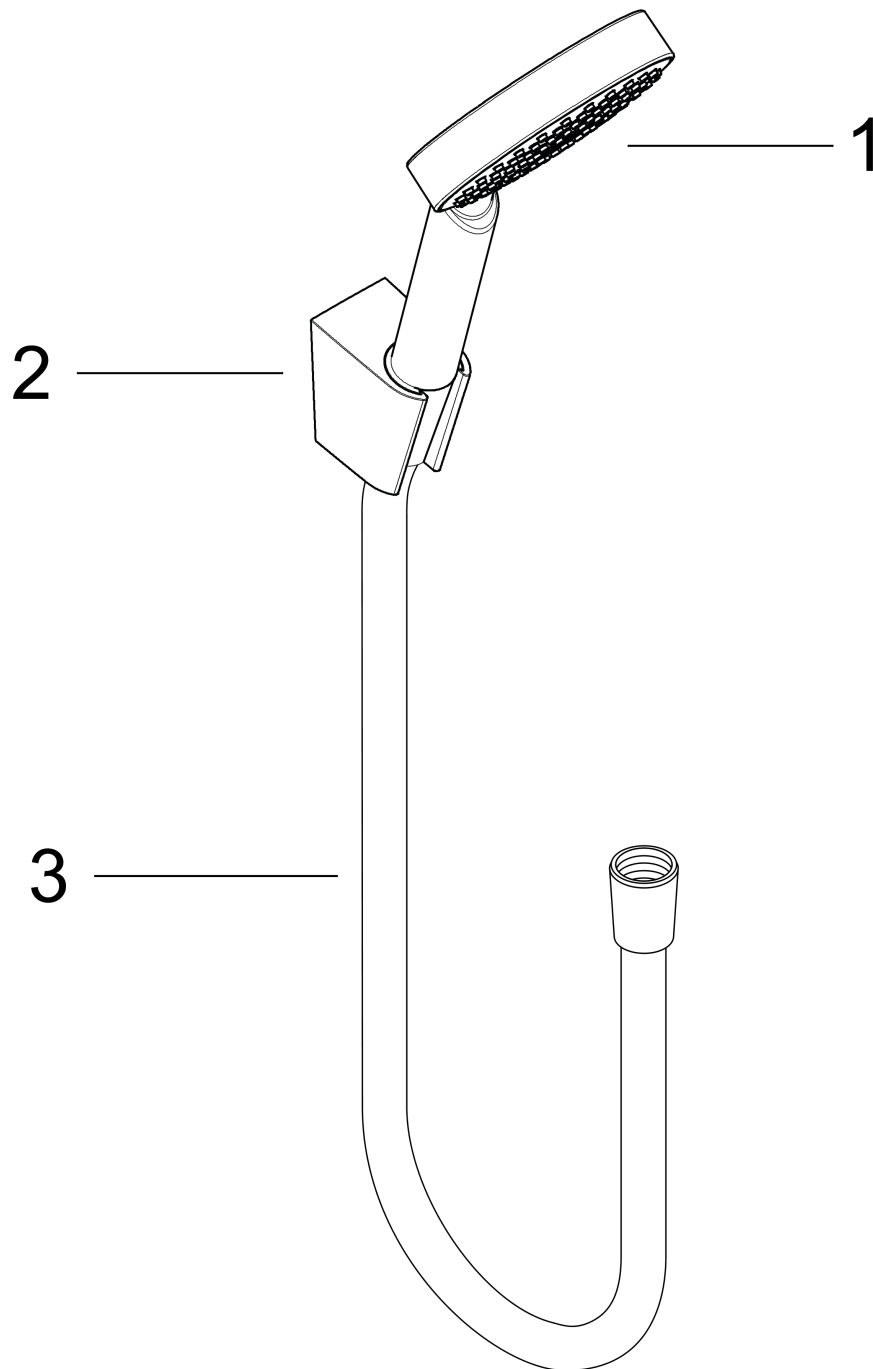

**Raindance**

**Raindance S 100 Air 1jet hand shower/ Porter'S shower holder set 1.25 m**

Surfaces: **Chrome** Article Number: **27580000**

**Exploded Drawing**

Year of production: **05/05 - 12/16**

**Raindance**

**Raindance S 100 Air 1jet hand shower/ Porter'S shower holder set 1.25 m**

Surfaces: **Chrome** Article Number: **27580000**

**Spare part list**

Year of production: **05/05 - 12/16**

<b>Pos.</b>	<b>Description</b>	<b>Article Number</b>	<b>PC</b>	<b>PU</b>
1	handshower	28536000	98	1
2	shower holder	28331000	98	1
3	shower hose Isiflex'B 1,25 m	28272000	98	1