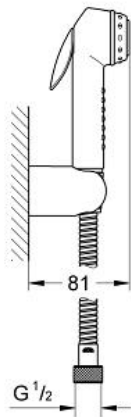

TRIGGER SPRAY 30  
Wall holder set 1 spray

MODEL # 27513000

Pure Freude  
an Wasser

GROHE

**Product Description:**  
**TRIGGER SPRAY 30**  
Wall holder set 1 spray

**Standard Specification:**  
consists of:  
hand shower with trigger control (27 512 000)  
wall shower holder 28 605  
shower hose  
(28 102)  
**GROHE StarLight** chrome finish  
minimum pressure 1,0 bar