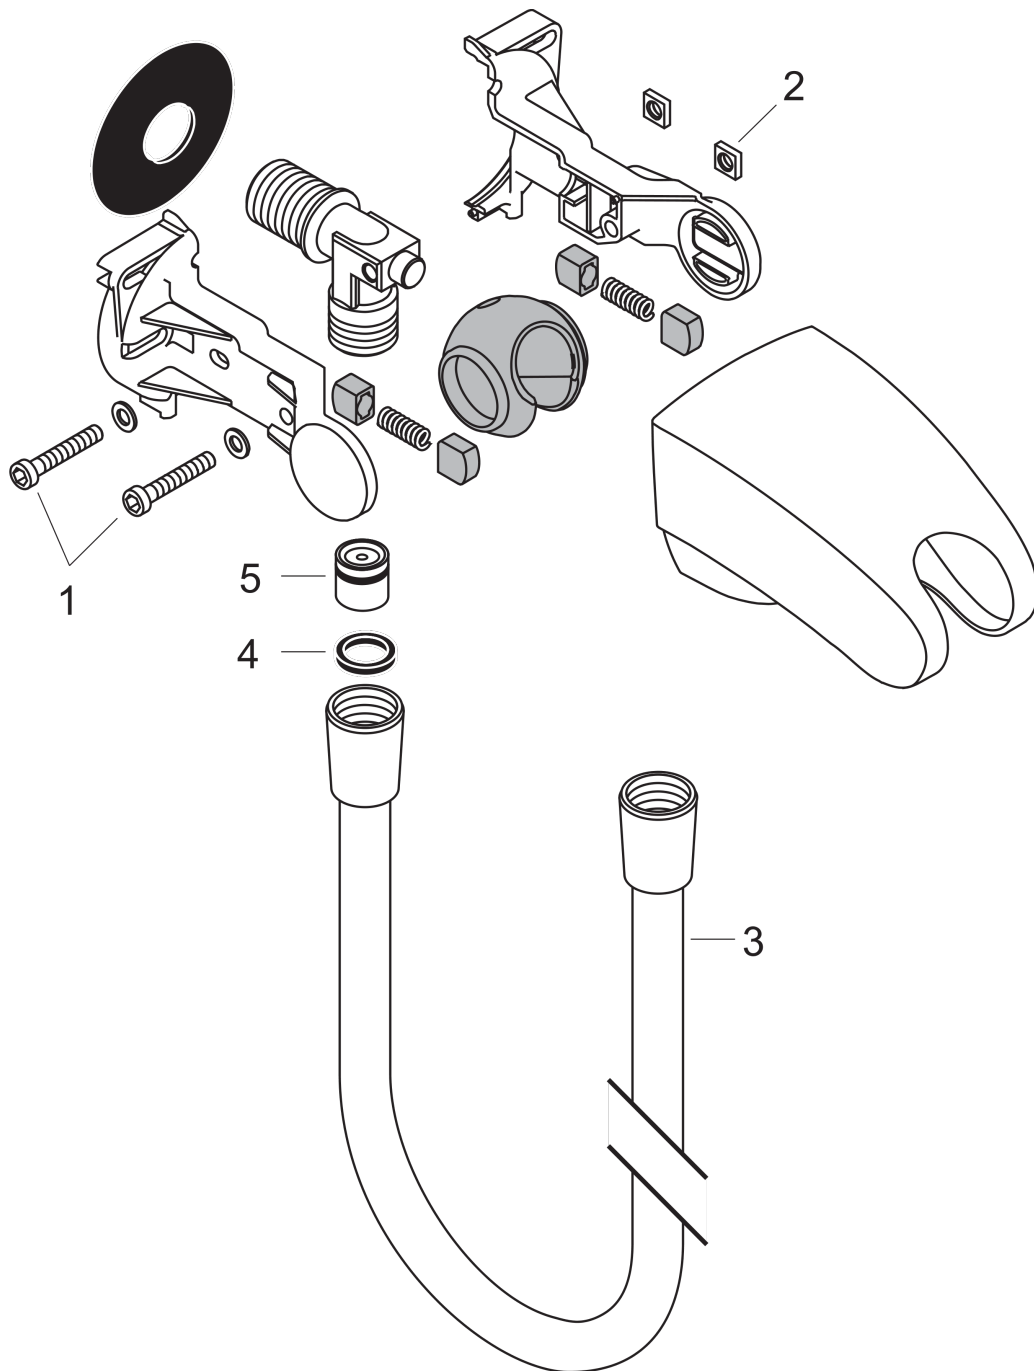

**Porter'E shower holder with integrated shower hose connection**  
 Surfaces: **Chrome** Article Number: **27507000**

**Exploded Drawing**

Year of production: **01/03 - 12/17**

**Porter'E shower holder with integrated shower hose connection**

Surfaces: **Chrome** Article Number: **27507000**

**Spare part list**

Year of production: **01/03 - 12/17**

Pos.	Description	Article Number	PC	PU
1	hexagon socket screw M5x30	97659000	3	1
2	nut	97794000	1	1
3	shower hose Isiflex'B 1,25 m	28272000	98	1
4	seal	98058000	1	1
5	set of non return valves DW 15	94074000	5	1