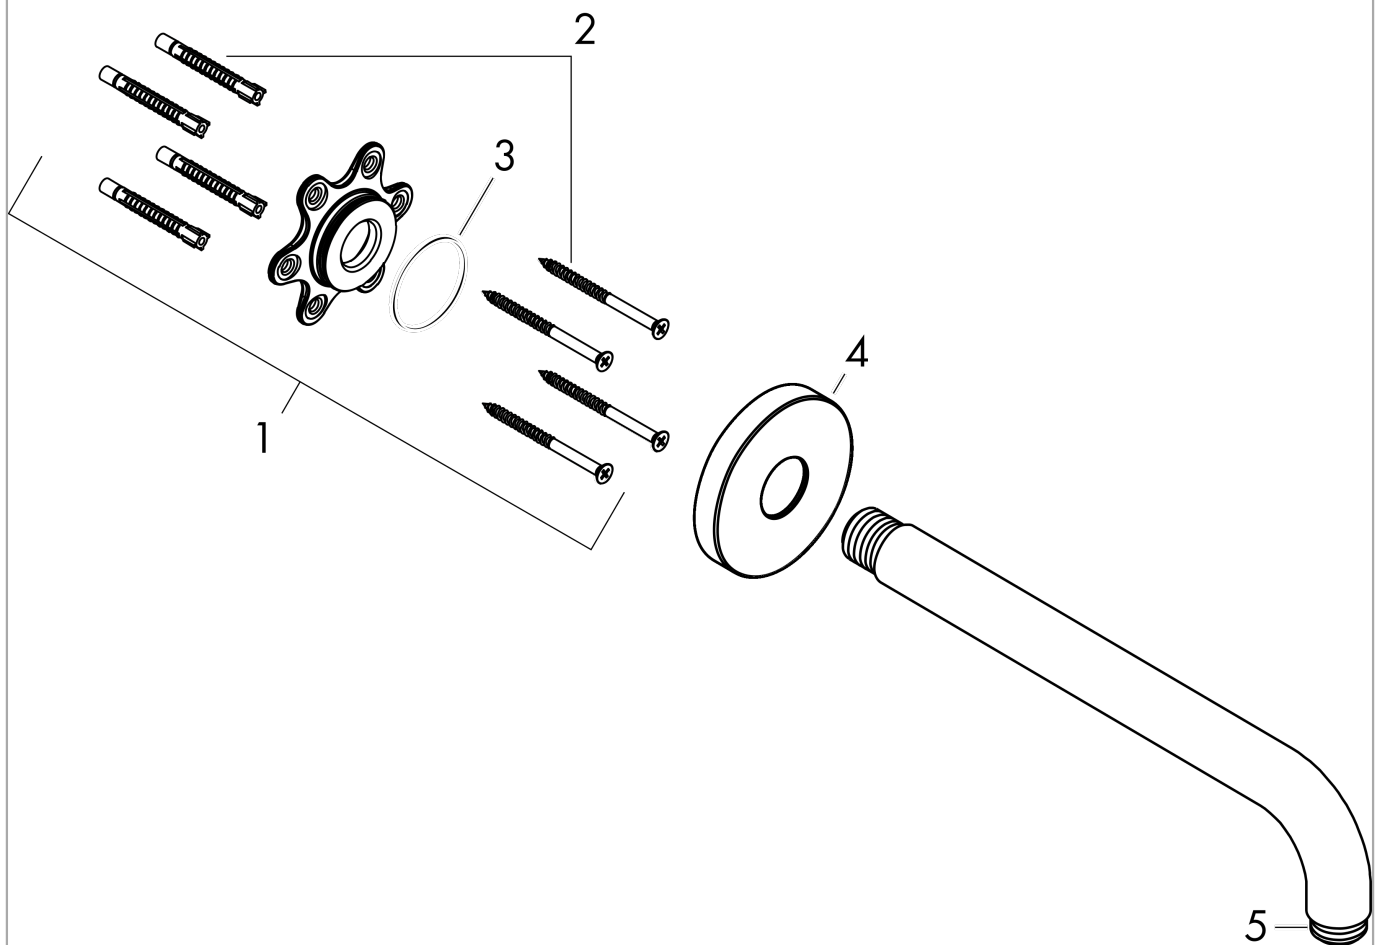

Shower arm 38.9 cm

Finish: **Chrome** Article Number: **27413000**

Description

product features

- length: 389 mm
- installation type: exposed installation
- material: brass
- version: 90° angle
- connection type: G 1/2

Design awards

Product image

Scale drawing

Shower arm 38.9 cm

Finish: **Chrome** Article Number: **27413000**

Exploded Drawing

Year of production: >12/20

Shower arm 38.9 cm

Finish: **Chrome** Article Number: **27413000**

Spare part list

Year of production: >12/20

Pos.	Description	Article Number	PC	PU
1	mounting kit	95208000	11	1
2	mounting set	40916000	2	1
3	O-ring 34x2	98383000	2	1
4	escutcheon Ø 80 mm	98940000	7	1
5	O-ring 16x2	98133000	1	1