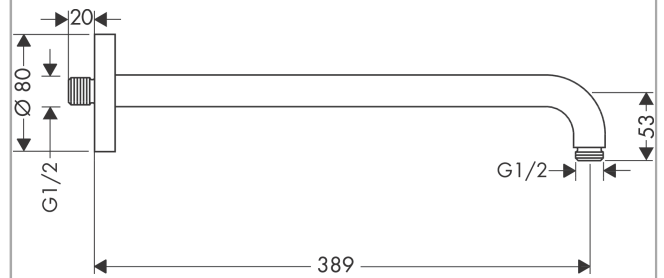

Shower arm 38.9 cm

Finish: **Chrome** Article Number: **27413000**

Description

product features

- length: 389 mm
- installation type: exposed installation
- material: brass
- version: 90° angle
- connection type: G 1/2

Design awards

Product image

Scale drawing

Shower arm 38.9 cm

Finish: **Chrome** Article Number: **27413000**

Exploded Drawing

Year of production: >12/20

Shower arm 38.9 cm

Finish: **Chrome** Article Number: **27413000**

Spare part list

Year of production: >12/20

Pos.	Description	Article Number	PC	PU
1	mounting kit	95208000	11	1
2	mounting set	40916000	2	1
3	O-ring 34x2	98383000	2	1
4	escutcheon Ø 80 mm	98940000	7	1
5	O-ring 16x2	98133000	1	1