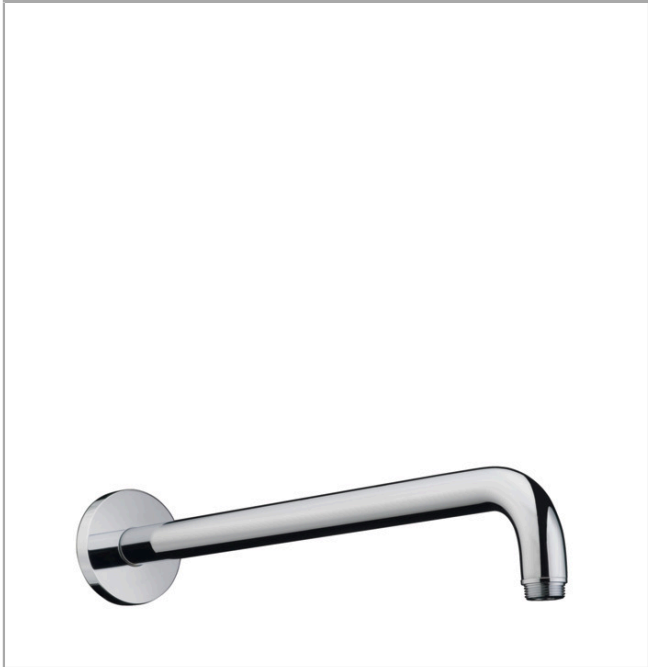

Shower arm 47 cm

Surfaces: **Chrome** Article Number: **27410000**

Description

product features

- wall-mounted
- installation type: exposed installation
- version: 90° angle
- connection thread G 3/4

Product image