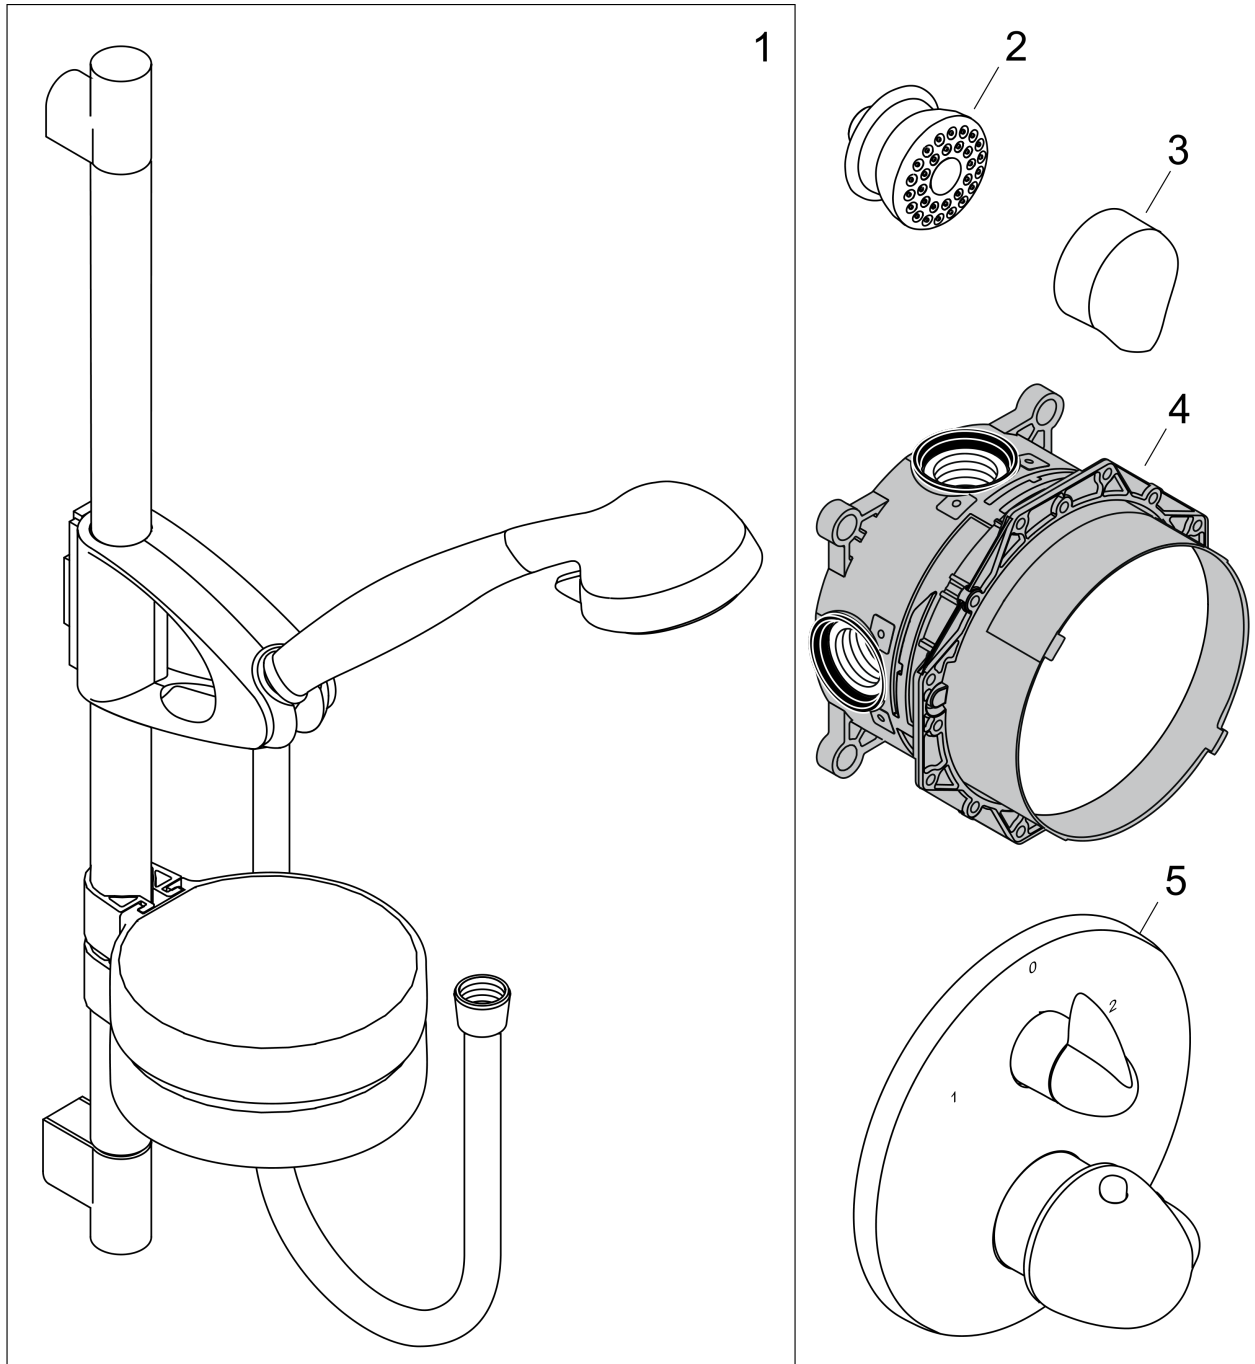

**Mistral Family 2**  
Surfaces: **Chrome**

Article Number: **27012000**

**Exploded Drawing**

Year of production: **01/02 - 12/11**

## Mistral Family 2

Surfaces: **Chrome** Article Number: **27012000**

### Spare part list

Year of production: **01/02 - 12/11**

Pos.	Description	Article Number	PC	PU
1	Shower Set	27990000	98	1
2	Bodyvette Body shower	28466000	98	1
3	Fixfit Hose Connection	27454000	98	1
4	concealed item	01800180	98	1
5	Thermostat	15720000	98	1