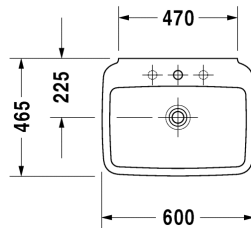

Washbasin # 270060..00 / 270060..30

|< 600 mm >|

PuraVida

Washbasin	Dimension	Weight	Order number
without overflow, with tap platform, ceramic covered slotted waste included, 600 mm			
Colors			
00 White Alpin			
Variant			
600 mm(Kopie) ●	600 x 465 mm	14,900 kg	270060..00
600 mm(Kopie) (Kopie) ●●●	600 x 465 mm	14,900 kg	270060..30
Accessories			
Pedestal	-	12,800 kg	085810
Siphon cover	-	6,000 kg	085812
Design Siphon	-	1,500 kg	005036
Design angle valve	1/2" mm	0,500 kg	003045

All drawings contain the necessary measurements which are subject to standard tolerances. They are stated in mm and are non-binding. Exact measurements, in particular for customised installation scenarios, can only be taken from the finished ceramic piece.