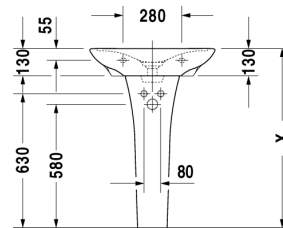

Washbasin # 270060..00 / 270060..30

|< 600 mm >|

PuraVida

Washbasin	Dimension	Weight	Order number
without overflow, with tap platform, ceramic covered slotted waste included, 600 mm			
Colors			
00 White Alpin			
Variant			
600 mm(Kopie) ●	600 x 465 mm	14,900 kg	270060..00
600 mm(Kopie) (Kopie) ●●●	600 x 465 mm	14,900 kg	270060..30
Accessories			
Pedestal	-	12,800 kg	085810
Siphon cover	-	6,000 kg	085812
Design Siphon	-	1,500 kg	005036
Design angle valve	1/2" mm	0,500 kg	003045

All drawings contain the necessary measurements which are subject to standard tolerances. They are stated in mm and are non-binding. Exact measurements, in particular for customised installation scenarios, can only be taken from the finished ceramic piece.