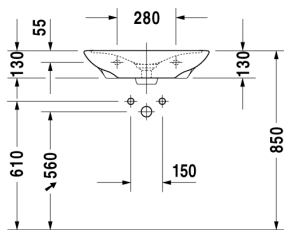

Washbasin # 270060..00 / 270060..30

|< 600 mm >|

PuraVida

Washbasin	Dimension	Weight	Order number
without overflow, with tap platform, ceramic covered slotted waste included, 600 mm			
Colors			
00 White Alpin			
Variant			
600 mm(Kopie) ●	600 x 465 mm	14,900 kg	270060..00
600 mm(Kopie) (Kopie) ●●●	600 x 465 mm	14,900 kg	270060..30
Accessories			
Pedestal	-	12,800 kg	085810
Siphon cover	-	6,000 kg	085812
Design Siphon	-	1,500 kg	005036
Design angle valve	1/2" mm	0,500 kg	003045

All drawings contain the necessary measurements which are subject to standard tolerances. They are stated in mm and are non-binding. Exact measurements, in particular for customised installation scenarios, can only be taken from the finished ceramic piece.