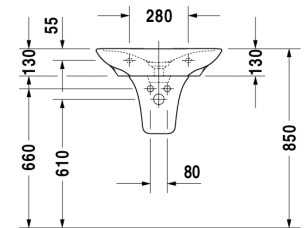

Washbasin # 270060..00 / 270060..30

|< 600 mm >|

PuraVida

Washbasin	Dimension	Weight	Order number
without overflow, with tap platform, ceramic covered slotted waste included, 600 mm			
Colors			
00 White Alpin			
Variant			
600 mm(Kopie) ●	600 x 465 mm	14,900 kg	270060..00
600 mm(Kopie) (Kopie) ●●●	600 x 465 mm	14,900 kg	270060..30
Accessories			
Pedestal	-	12,800 kg	085810
Siphon cover	-	6,000 kg	085812
Design Siphon	-	1,500 kg	005036
Design angle valve	1/2" mm	0,500 kg	003045

All drawings contain the necessary measurements which are subject to standard tolerances. They are stated in mm and are non-binding. Exact measurements, in particular for customised installation scenarios, can only be taken from the finished ceramic piece.