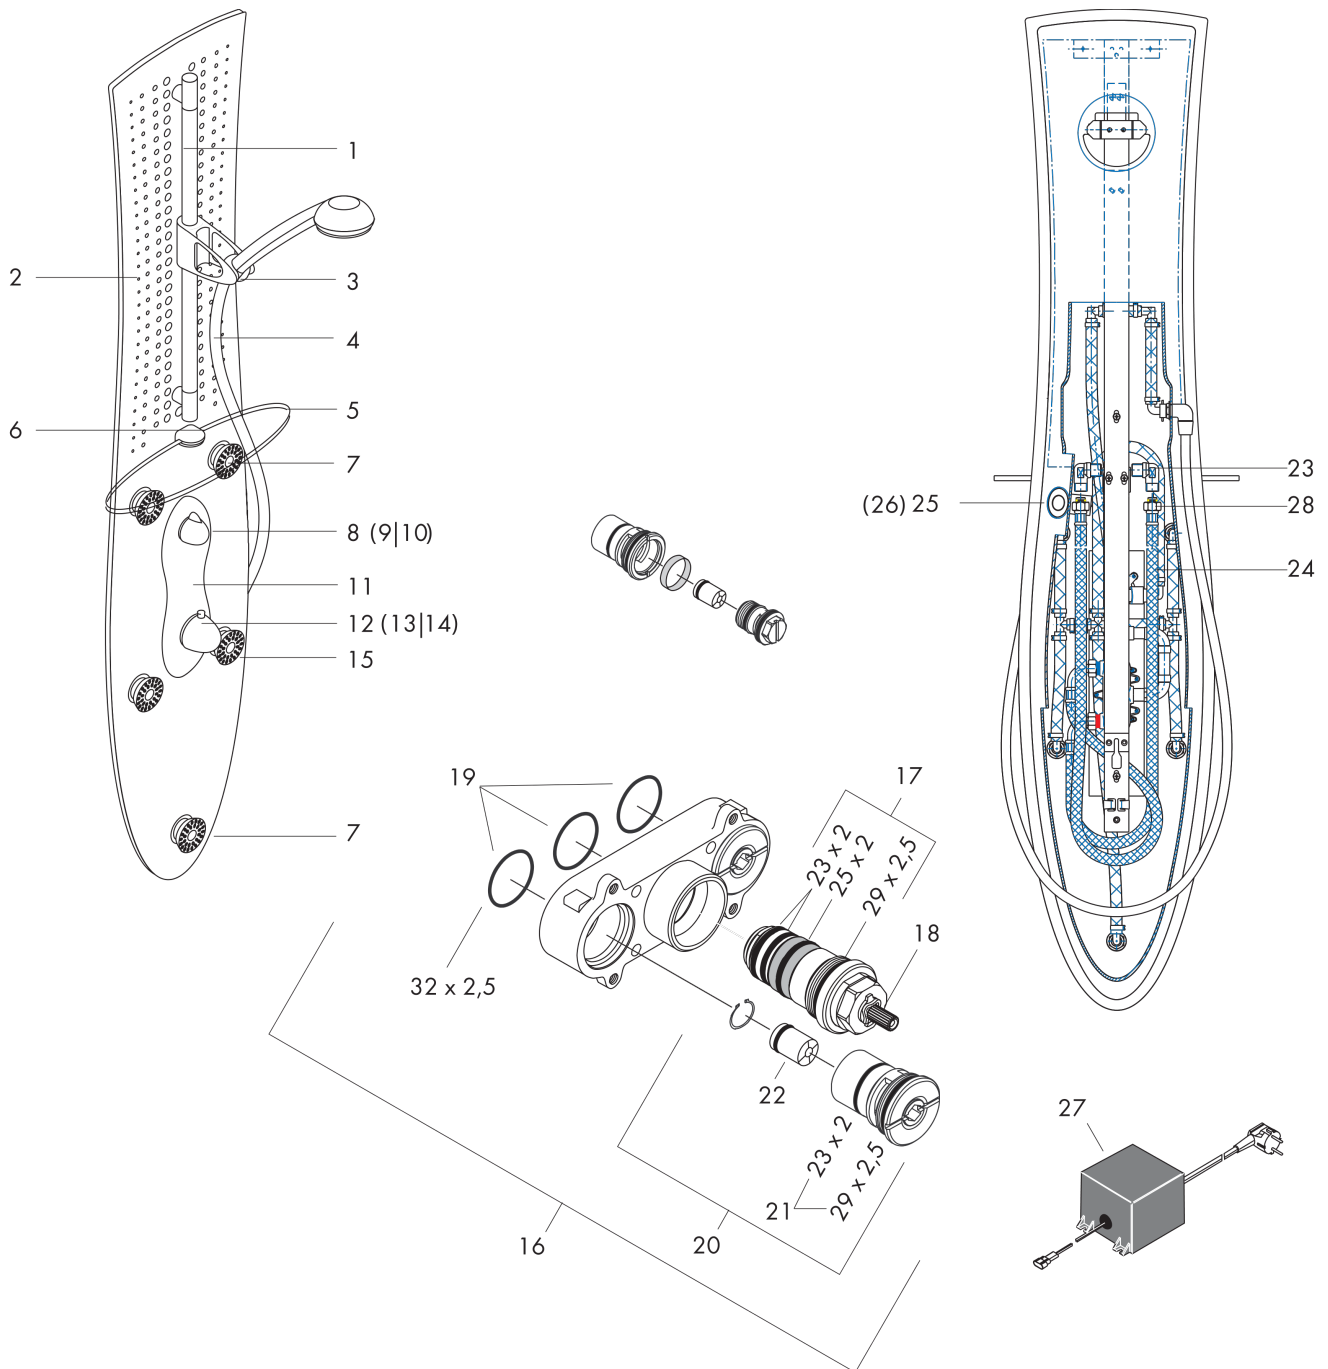

Shower Panel Moonlight ML 20, Wall/Corner version with lighting, manual
 Surfaces: **Chrome** Article Number: **26512000**

Exploded Drawing

Year of production: **05/01 - 12/07**

Shower Panel Moonlight ML 20, Wall/Corner version with lighting, manual

Surfaces: **Chrome** Article Number: **26512000**

Spare part list

Year of production: **05/01 - 12/07**

Pos.	Description	Article Number	PC	PU
1	wall bar cpl.	25957000	15	1
2	rear wall	25959000	17	1
3	support, assy	96190000	12	1
4	shower hose 2,20 m	96276000	10	1
5	shelf	25933000	17	1
6	support element	25958000	11	1
7	spray head cpl.	95067000	10	1
8	handle	36991000	11	1
9	sleeve	96431000	4	1
10	diverter unit	96604000	16	1
11	cover	25934000	13	1
12	handle for thermostat	92241000	14	1
13	sleeve	95032000	9	1
14	adapter for handle	97108000	6	1
15	spray head cpl.	95066000	10	1
16	installation unit cpl.	96787000	18	1
17	sealing set	95037000	10	1
18	thermostat cartridge	94282000	15	1
19	O-Ring 32x2,5	96364000	7	1
20	service valve	95036000	11	1
21	sealing set	96353000	3	1
22	non return valve DW 16	95033000	3	1
23	hose connection angel	25967000	7	1
24	connection hose 800 mm G½ x G½	25963000	11	1
25	press switch	25991450	13	1
26	switch for illumination	25992000	13	1
27	transformer for illumination	25947000	17	1
28	O-ring 11x2	98127000	1	1
a	corner fitting set	26211000	98	1
b	mounting kit	25939000	11	1