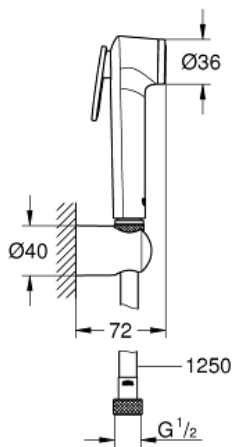

TEMPESTA-F TRIGGER SPRAY 30
Wall holder set 1 spray

MODEL # 26356IL0

Pure Freude
an Wasser

GROHE

Product Description:
TEMPESTA-F TRIGGER SPRAY 30
Wall holder set 1 spray

Standard Specification:
consisting of:
hand shower with trigger control (28 020)
wall shower holder (28 605)
metal shower hose 1250 mm
GROHE StarLight chrome finish
SpeedClean anti-lime system
Inner WaterGuide for a longer life
min. recommended pressure 1.0 bar
Please refer to local norms regarding installation.

Color:
□ 26356IL0 chrome/white