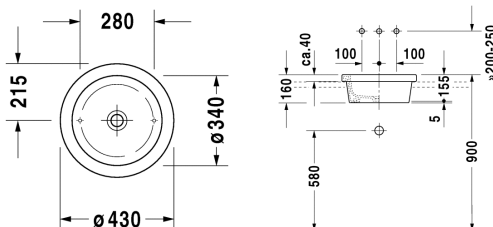

**Vanity basin # 262943..28**

|&lt; 430 mm &gt;|

Onto

Vanity basin	Dimension	Weight	Order number
countertop basin, without overflow, without tap platform, 430 mm Additional information Suitable consoles of the series Onto, please see the furniture part			
<b>Colors</b>			
00 White Alpin			
<b>Variant</b>			
430 mm ☒	$\varnothing 430$ mm	9,300 kg	262943..28
<b>Accessories</b>			
Slotted waste	50 mm	0,300 kg	005024
Design Siphon	-	1,500 kg	005036

All drawings contain the necessary measurements which are subject to standard tolerances. They are stated in mm and are non-binding. Exact measurements, in particular for customised installation scenarios, can only be taken from the finished ceramic piece.