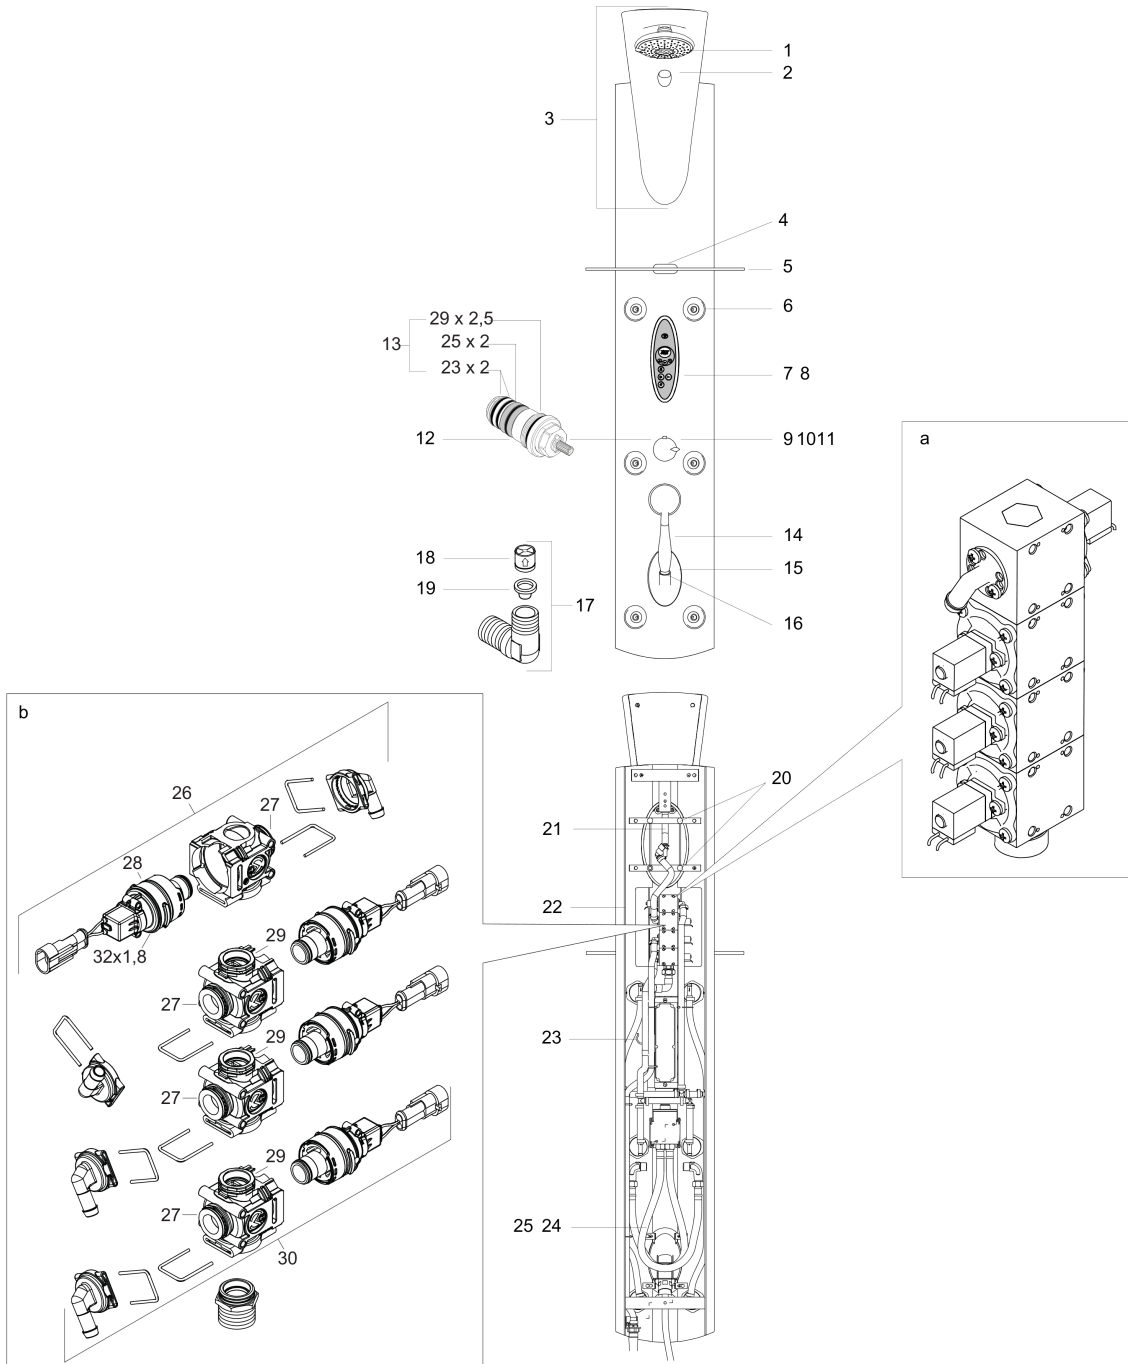

**Shower Panel Prestige SL 20, Wall/Corner version with lighting, semi electronic**  
 Surfaces: **Chrome** Article Number: **26131000**

**Exploded Drawing**

Year of production: **06/04 - 08/10**

## Shower Panel Prestige SL 20, Wall/Corner version with lighting, semi electronic

Surfaces: **Chrome** Article Number: **26131000**

### Spare part list

Year of production: **06/04 - 08/10**

Pos.	Description	Article Number	PC	PU
1	head shower	97278000	17	1
2	spare bulb 12 V / 10 W	25946000	9	1
3	canopy cpl.	26018000	22	1
4	support element	25961000	14	1
5	shelf	25942000	18	1
6	body shower	25944000	16	1
7	control panel / control system K4 Lite	96784000	24	1
8	transformer	96785000	18	1
9	handle for thermostat	92241000	14	1
10	adapter for handle	97108000	6	1
11	sleeve	98756000	10	1
12	thermostat cartridge	94282000	15	1
13	sealing set	95037000	10	1
14	handshower	28536000	98	1
15	shower holder, assy	25943980	15	1
16	shower hose	25941000	14	1
17	hose connection angel	25948000	10	1
18	set of non return valves DW 15	94074000	5	1
19	filter	97973000	5	1
20	EJOT-screw	97671000	4	1
21	connection hose	97246000	8	1
22	seal	25910000	4	1
23	temperature sensor	25926000	15	1
24	connection hose 600 mm G½ x G½	25928000	10	1
25	O-ring 11x2	98127000	1	1
26	group of solenoid valves	92992000	20	1
27	O-ring 20x1,5	98197000	1	1
28	solenoid valve	95607000	17	1
29	O-ring 21x1,5	98219000	1	1
30	group of solenoid valves	92994000	20	1
a	group of solenoid valves V1	96646000	17	1
b	solenoid valve	95607000	17	1
c	mounting kit	25949000	12	1