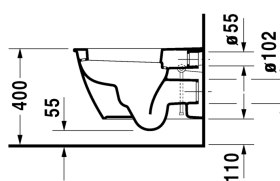

Toilet wall mounted # 254509..00 / 254509..00

| < 370 mm > |

Toilet wall mounted	Dimension	Weight	Order number
washdown model, Durafix included, UWL class 1			
Colors			
00 White Alpin 20 HygieneGlaze (an antibacterial ceramic glaze that provides almost indefinite effectiveness)			
Variant			
♣ 4,5 litre flush	370 x 540 mm	23.300 kg	254509..00
♣ 4,5 litre flush	370 x 540 mm	23.300 kg	254509..00
Infobox			
Durafix for invisible fixation is included in delivery			
Sanitary ceramics with the special WonderGliss surface finish will remain clean and attractive-looking for a long time to come. When ordering WonderGliss please add a "1" as eleventh digit to the model number.			
Accessory for ceramics			
Fixing for wall mounted bidet and wall mounted toilet	Ø 12 x 180 mm	0.200 kg	006500
Accessory			
Noise reduction gasket for wall mounted toilet		0.300 kg	005064
Suitable products			
Toilet seat and cover hinges stainless steel, removable, with automatic closure,			006989
Toilet seat and cover hinges stainless steel, without automatic closure,			006981

All drawings contain the necessary measurements which are subject to standard tolerances. Exact measurements, in particular for customised installation scenarios, can only be taken from the finished ceramic piece.