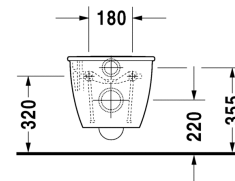

Toilet wall mounted # 254509..00 / 254509..00

| < 370 mm > |

Toilet wall mounted	Dimension	Weight	Order number
washdown model, Durafix included, UWL class 1			
Colors			
00 White Alpin 20 HygieneGlaze (an antibacterial ceramic glaze that provides almost indefinite effectiveness)			
Variant			
♣ 4,5 litre flush	370 x 540 mm	23.300 kg	254509..00
♣ 4,5 litre flush	370 x 540 mm	23.300 kg	254509..00
Infobox			
Durafix for invisible fixation is included in delivery			
Sanitary ceramics with the special WonderGliss surface finish will remain clean and attractive-looking for a long time to come. When ordering WonderGliss please add a "1" as eleventh digit to the model number.			
Accessory for ceramics			
Fixing for wall mounted bidet and wall mounted toilet	Ø 12 x 180 mm	0.200 kg	006500
Accessory			
Noise reduction gasket for wall mounted toilet		0.300 kg	005064
Suitable products			
Toilet seat and cover hinges stainless steel, removable, with automatic closure,			006989
Toilet seat and cover hinges stainless steel, without automatic closure,			006981

All drawings contain the necessary measurements which are subject to standard tolerances. Exact measurements, in particular for customised installation scenarios, can only be taken from the finished ceramic piece.