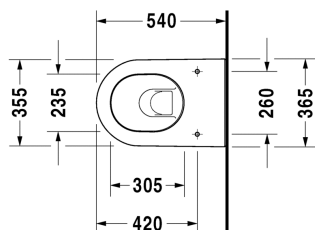

Toilet wall mounted # 254509..00 / 254509..00

| < 370 mm > |

Toilet wall mounted	Dimension	Weight	Order number
washdown model, Durafix included, UWL class 1			
Colors			
00 White Alpin 20 HygieneGlaze (an antibacterial ceramic glaze that provides almost indefinite effectiveness)			
Variant			
♣ 4,5 litre flush	370 x 540 mm	23.300 kg	254509..00
♣ 4,5 litre flush	370 x 540 mm	23.300 kg	254509..00
Infobox			
Durafix for invisible fixation is included in delivery			
Sanitary ceramics with the special WonderGliss surface finish will remain clean and attractive-looking for a long time to come. When ordering WonderGliss please add a "1" as eleventh digit to the model number.			
Accessory for ceramics			
Fixing for wall mounted bidet and wall mounted toilet	Ø 12 x 180 mm	0.200 kg	006500
Accessory			
Noise reduction gasket for wall mounted toilet		0.300 kg	005064
Suitable products			
Toilet seat and cover hinges stainless steel, removable, with automatic closure,			006989
Toilet seat and cover hinges stainless steel, without automatic closure,			006981

All drawings contain the necessary measurements which are subject to standard tolerances. Exact measurements, in particular for customised installation scenarios, can only be taken from the finished ceramic piece.