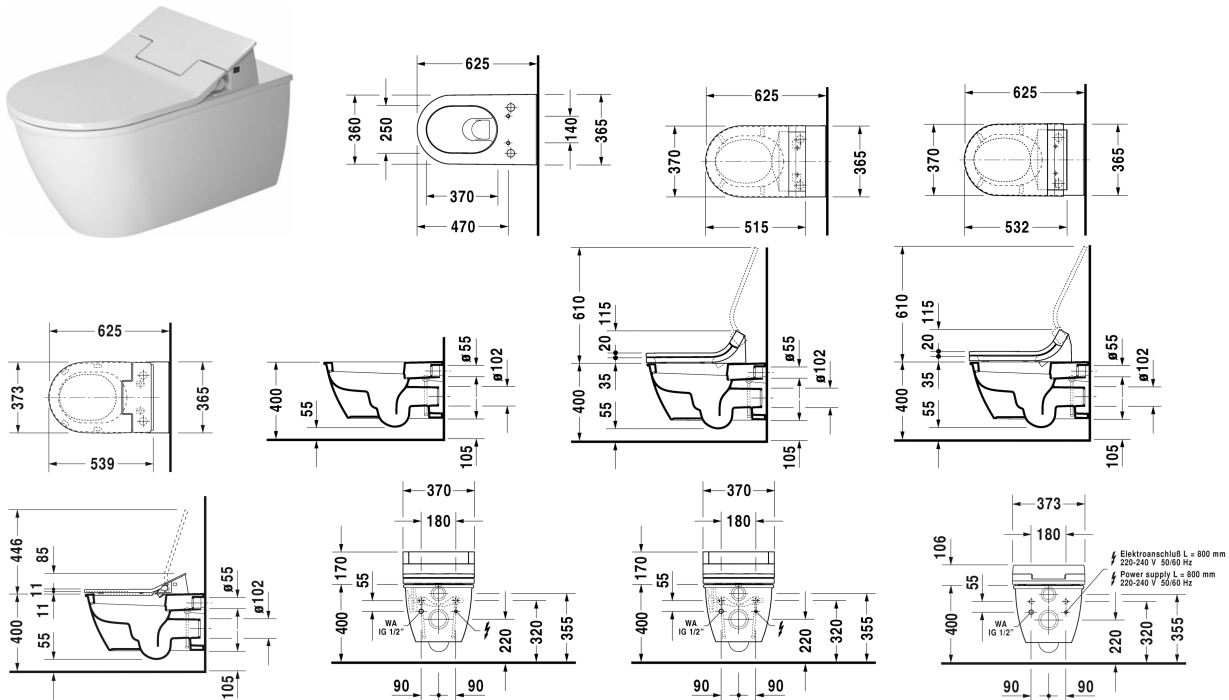

Toilet wall mounted for SensoWash® # 254459..00 / 254459..00

< 370 mm >|

Toilet wall mounted for SensoWash®	Dimension	Weight	Order number
washdown model, only in combination with SensoWash, connecting elements for SensoWash with concealed connections included, Durafix included, UWL class 1			
Colors			
00 White Alpin 20 HygieneGlaze (an antibacterial ceramic glaze that provides almost indefinite effectiveness)			
Variant			
◆ 4,5 litre flush	370 x 625 mm	27.400 kg	254459..00
◆ 4,5 litre flush	370 x 625 mm	27.400 kg	254459..00
Infobox			
Durafix for invisible fixation is included in delivery			
Sanitary ceramics with the special WonderGliss surface finish will remain clean and attractive-looking for a long time to come. When ordering WonderGliss please add a "1" as eleventh digit to the model number.			
Accessory for ceramics			
Fixing for wall mounted bidet and wall mounted toilet	Ø 12 x 180 mm	0.200 kg	006500