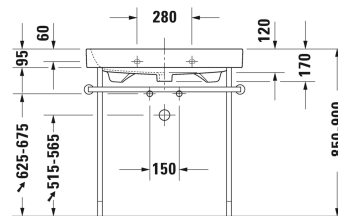

Washbasin, furniture washbasin # 2318800000 / 2318800030 / 2318800060

| < 800 mm > |

6365 Happy D.2

Washbasin, furniture washbasin	Dimension	Weight	Order number
with overflow, with tap platform, overflow clip chrome included, underneath glazed, 800 mm			
Colors			
00 White Alpin			
Variant			
●	800 x 505 mm	25.900 kg	2318800000
●●●	800 x 505 mm	25.900 kg	2318800030
⊗	800 x 505 mm	25.900 kg	2318800060
Sanitary ceramics with the special WonderGliss surface finish will remain clean and attractive-looking for a long time to come. When ordering WonderGliss please add a "1" as eleventh digit to the model number.			
Accessory			
Space saving waste	1 1/4" mm	0.400 kg	005076
Design Siphon		1.500 kg	005036
Suitable products			
Vanity unit wall-mounted 2 drawers, upper drawer including cut-out for siphon and siphon cover, for Happy D.2 # 231880 , 775 x 480 mm	775 x 480 mm		H26365
Metal console height adjustable +50 mm, chrome, for washbasin # 231880,			003077

**Washbasin, furniture washbasin # 2318800000 / 2318800030 /
2318800060**

|< 800 mm >|

Vanity unit floor-standing 2 drawers, upper drawer including
cut-out for siphon and siphon cover, for Happy D.2 # 231880 , 775 x 480 mm
775 x 480 mm

H26373

All drawings contain the necessary measurements which are subject to standard tolerances. Exact measurements, in particular for customised installation scenarios, can only be taken from the finished ceramic piece.