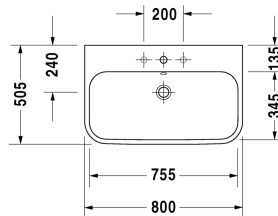

Washbasin, furniture washbasin # 2318800000 / 2318800030 / 2318800060

| < 800 mm > |

6365 Happy D.2

Washbasin, furniture washbasin	Dimension	Weight	Order number
with overflow, with tap platform, overflow clip chrome included, underneath glazed, 800 mm			
Colors			
00 White Alpin			
Variant			
●	800 x 505 mm	25.900 kg	2318800000
●●●	800 x 505 mm	25.900 kg	2318800030
⊗	800 x 505 mm	25.900 kg	2318800060
Sanitary ceramics with the special WonderGliss surface finish will remain clean and attractive-looking for a long time to come. When ordering WonderGliss please add a "1" as eleventh digit to the model number.			
Accessory			
Space saving waste	1 1/4" mm	0.400 kg	005076
Design Siphon		1.500 kg	005036
Suitable products			
Vanity unit wall-mounted 2 drawers, upper drawer including cut-out for siphon and siphon cover, for Happy D.2 # 231880 , 775 x 480 mm	775 x 480 mm		H26365
Metal console height adjustable +50 mm, chrome, for washbasin # 231880,			003077

**Washbasin, furniture washbasin # 2318800000 / 2318800030 /
2318800060**

|< 800 mm >|

Vanity unit floor-standing 2 drawers, upper drawer including
cut-out for siphon and siphon cover, for Happy D.2 # 231880 , 775 x 480 mm
775 x 480 mm

H26373

All drawings contain the necessary measurements which are subject to standard tolerances. Exact measurements, in particular for customised installation scenarios, can only be taken from the finished ceramic piece.