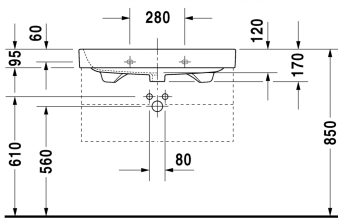

Washbasin, furniture washbasin # 2318800000 / 2318800030 / 2318800060

| < 800 mm > |

6365 Happy D.2

Washbasin, furniture washbasin	Dimension	Weight	Order number
with overflow, with tap platform, overflow clip chrome included, underneath glazed, 800 mm			
Colors			
00 White Alpin			
Variant			
●	800 x 505 mm	25.900 kg	2318800000
●●●	800 x 505 mm	25.900 kg	2318800030
⊗	800 x 505 mm	25.900 kg	2318800060
Sanitary ceramics with the special WonderGliss surface finish will remain clean and attractive-looking for a long time to come. When ordering WonderGliss please add a "1" as eleventh digit to the model number.			
Accessory			
Space saving waste	1 1/4" mm	0.400 kg	005076
Design Siphon		1.500 kg	005036
Suitable products			
Vanity unit wall-mounted 2 drawers, upper drawer including cut-out for siphon and siphon cover, for Happy D.2 # 231880 , 775 x 480 mm	775 x 480 mm		H26365
Metal console height adjustable +50 mm, chrome, for washbasin # 231880,			003077

**Washbasin, furniture washbasin # 2318800000 / 2318800030 /
2318800060**

|< 800 mm >|

Vanity unit floor-standing 2 drawers, upper drawer including
cut-out for siphon and siphon cover, for Happy D.2 # 231880 , 775 x 480 mm
775 x 480 mm

H26373

All drawings contain the necessary measurements which are subject to standard tolerances. Exact measurements, in particular for customised installation scenarios, can only be taken from the finished ceramic piece.