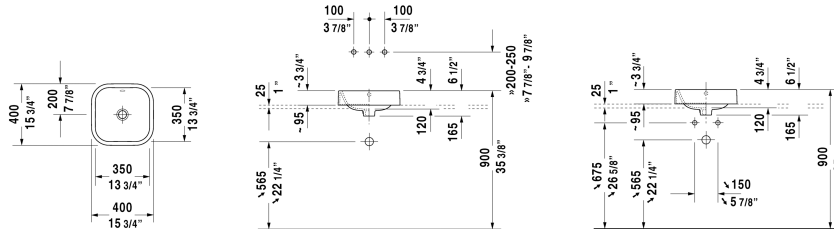

## Happy D.2 Washbowl ☒ # 2314400000

< 15 3/4" Inch >

Washbowl	Dimension	Weight	Order number
ground, with overflow, without faucet deck, hardware included, overflow clip Chrome included, 15 3/4" Inch			
<b>Colors</b>			
00 White			
<b>Variant</b>			
☒	15 3/4" x 15 3/4" Inch	26.4 lb	2314400000
Sanitary ceramics with the special WonderGliss surface finish will remain clean and attractive-looking for a long time to come. When ordering WonderGliss please add a "1" as eleventh digit to the model number.			
Push button drain assembly for washbasins with overflow	2" Inch	0.8 lb	005052
Design Siphon		3.3 lb	005036
<b>Suitable products</b>			
Vanity unit wall-mounted 1 pull-out compartment, countertop including one cut-out, for 1 above-counter basin centered, 31 1/2" x 21 5/8" Inch	31 1/2" x 21 5/8" Inch		KT6694
Vanity unit wall-mounted 1 pull-out compartment, countertop including one cut-out, for 1 above-counter basin centered, 39 3/8" x 21 5/8" Inch	39 3/8" x 21 5/8" Inch		KT6695
Vanity unit wall-mounted 1 pull-out compartment, countertop including one cut-out, for 1 above-counter basin centered, 47 1/4" x 21 5/8" Inch	47 1/4" x 21 5/8" Inch		KT6696
Vanity unit wall-mounted 2 pull-out compartments, 1 countertop with one cut-out or two cut-outs, for 1 or 2 above-counter basin(s), 55 1/8" x 21 5/8" Inch	55 1/8" x 21 5/8" Inch		KT6697 B/L/R
Vanity unit wall-mounted 2 drawers, upper drawer including cut-out for siphon and siphon cover, countertop including one cut-out, for 1 above-counter basin centered, 31 1/2" x 21 5/8" Inch	31 1/2" x 21 5/8" Inch		KT6654

*All drawings contain the necessary measurements which are subject to standard tolerances. They are stated in inch & mm and are non-binding. Exact measurements, in particular for customized installation scenarios, can only be taken from the finished ceramic piece.*