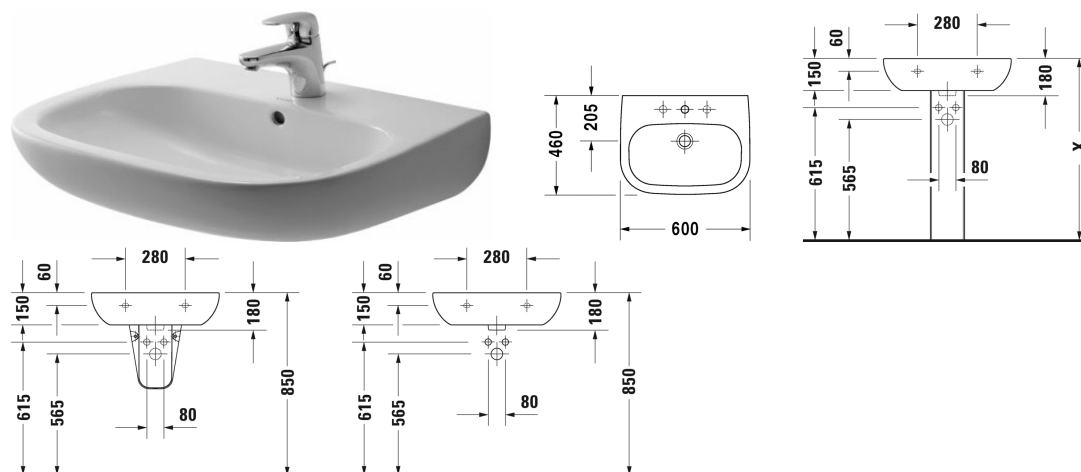

Washbasin # 23106000002 / 23106000302

| < 600 mm > |

Washbasin	Dimension	Weight	Order number
with overflow, with tap platform, underneath glazed, 600 mm			
Colors			
00 White Alpin			
Variant			
●	600 x 460 mm	17.800 kg	23106000002
● ● ●	600 x 460 mm	17.800 kg	23106000302
Suitable products			
Semi pedestal for # 231065, 231060, 231055, 034265, 034285, 034210, 034812,			085718
Pedestal for # 231065, 231060, 231055, 034265, 034285, 034210, 034812,			086327
Vanity unit wall-mounted 1 door, for D-Code # 231055, # 231060, # 231065, 400 x 360 mm	400 x 360 mm		KT6658 L/R

All drawings contain the necessary measurements which are subject to standard tolerances. Exact measurements, in particular for customised installation scenarios, can only be taken from the finished ceramic piece.