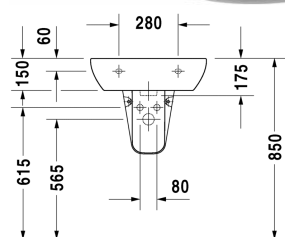

Washbasin # 23105500002 / 23105500302

| < 550 mm > |

Washbasin	Dimension	Weight	Order number
with overflow, with tap platform, underneath glazed, 550 mm			
<b>Colors</b>			
00 White Alpin			
<b>Variant</b>			
●	550 x 430 mm	16.100 kg	23105500002
● ● ●	550 x 430 mm	16.100 kg	23105500302
<b>Suitable products</b>			
Semi pedestal for # 231065, 231060, 231055, 034265, 034285, 034210, 034812,			085718
Pedestal for # 231065, 231060, 231055, 034265, 034285, 034210, 034812,			086327
Vanity unit wall-mounted 1 door, for D-Code # 231055, # 231060, # 231065, 400 x 360 mm	400 x 360 mm		KT6658 L/R

All drawings contain the necessary measurements which are subject to standard tolerances. Exact measurements, in particular for customised installation scenarios, can only be taken from the finished ceramic piece.