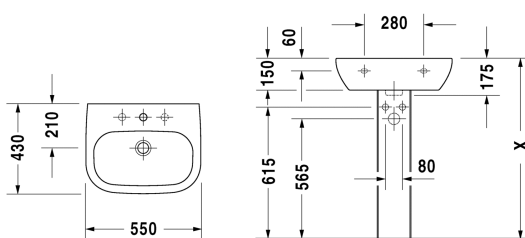

Washbasin # 23105500002 / 23105500302

| < 550 mm > |

Washbasin	Dimension	Weight	Order number
with overflow, with tap platform, underneath glazed, 550 mm			
<b>Colors</b>			
00 White Alpin			
<b>Variant</b>			
●	550 x 430 mm	16.100 kg	23105500002
● ● ●	550 x 430 mm	16.100 kg	23105500302
<b>Suitable products</b>			
Semi pedestal for # 231065, 231060, 231055, 034265, 034285, 034210, 034812,			085718
Pedestal for # 231065, 231060, 231055, 034265, 034285, 034210, 034812,			086327
Vanity unit wall-mounted 1 door, for D-Code # 231055, # 231060, # 231065, 400 x 360 mm	400 x 360 mm		KT6658 L/R

All drawings contain the necessary measurements which are subject to standard tolerances. Exact measurements, in particular for customised installation scenarios, can only be taken from the finished ceramic piece.