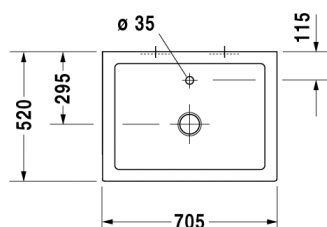

**Washbasin # 230370..00 / 230370..70**

|&lt; 705 mm &gt;|

Starck X

Washbasin	Dimension	Weight	Order number
without overflow, without tap platform, ceramic covered slotted waste included, 705 mm			
<b>Colors</b>			
00 White Alpin			
<b>Variant</b>			
705 mm ●	705 x 520 mm	27,500 kg	230370..00
705 mm ☒	705 x 520 mm	27,500 kg	230370..70
<b>Accessories</b>			
Design Siphon	-	1,500 kg	005036
Design angle valve	1/2" mm	0,500 kg	003045
<b>Fixing</b>			
Fixing	ø 10 x 140 mm	0,200 kg	695100

All drawings contain the necessary measurements which are subject to standard tolerances. They are stated in mm and are non-binding. Exact measurements, in particular for customised installation scenarios, can only be taken from the finished ceramic piece.