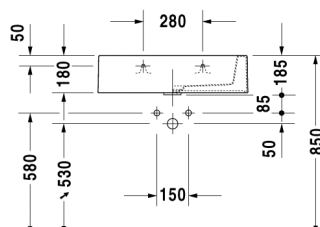

**Washbasin # 230370..00 / 230370..70**

|&lt; 705 mm &gt;|

Starck X

Washbasin	Dimension	Weight	Order number
without overflow, without tap platform, ceramic covered slotted waste included, 705 mm			
<b>Colors</b>			
00 White Alpin			
<b>Variant</b>			
705 mm ●	705 x 520 mm	27,500 kg	230370..00
705 mm ☒	705 x 520 mm	27,500 kg	230370..70
<b>Accessories</b>			
Design Siphon	-	1,500 kg	005036
Design angle valve	1/2" mm	0,500 kg	003045
<b>Fixing</b>			
Fixing	ø 10 x 140 mm	0,200 kg	695100

All drawings contain the necessary measurements which are subject to standard tolerances. They are stated in mm and are non-binding. Exact measurements, in particular for customised installation scenarios, can only be taken from the finished ceramic piece.