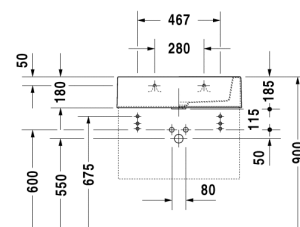

**Washbasin # 230370..00 / 230370..70**

|&lt; 705 mm &gt;|

Starck X

Washbasin	Dimension	Weight	Order number
without overflow, without tap platform, ceramic covered slotted waste included, 705 mm			
<b>Colors</b>			
00 White Alpin			
<b>Variant</b>			
705 mm ●	705 x 520 mm	27,500 kg	230370..00
705 mm ☒	705 x 520 mm	27,500 kg	230370..70
<b>Accessories</b>			
Design Siphon	-	1,500 kg	005036
Design angle valve	1/2" mm	0,500 kg	003045
<b>Fixing</b>			
Fixing	ø 10 x 140 mm	0,200 kg	695100

All drawings contain the necessary measurements which are subject to standard tolerances. They are stated in mm and are non-binding. Exact measurements, in particular for customised installation scenarios, can only be taken from the finished ceramic piece.