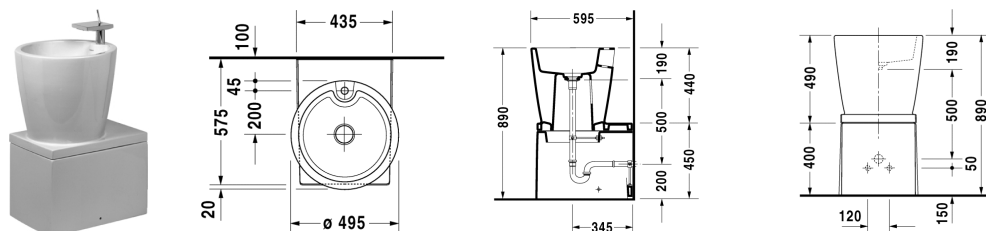

Washbasin # 230050..00

|< 495 mm >|

Starck X

Washbasin	Dimension	Weight	Order number
floor standing, conical, without overflow, with tap platform, fixings, ceramic covered slotted waste and siphon with elongated outlet pipe (dip-tube pre-mounted) included, 495 mm Additional information Attention: Please refer to the connection dimensions according to our specification sheet / Axor Starck X tap fittings are recommended			
Colors			
00 White Alpin			
Variant			
495 mm ●	495 x 595 mm	61,400 kg	230050..00

All drawings contain the necessary measurements which are subject to standard tolerances. They are stated in mm and are non-binding. Exact measurements, in particular for customised installation scenarios, can only be taken from the finished ceramic piece.