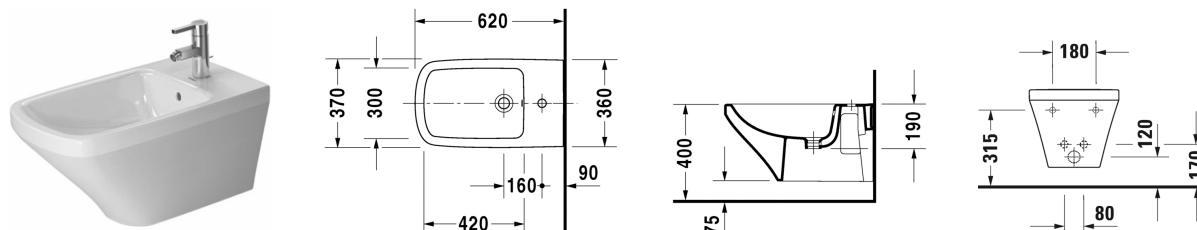

Bidet wall mounted # 2286150000

| < 370 mm > |

Bidet wall mounted	Dimension	Weight	Order number
with overflow, with tap platform, Durafix included			
Colors			
00 White Alpin			
Variant			
	370 x 620 mm	21.800 kg	2286150000
Sanitary ceramics with the special WonderGliss surface finish will remain clean and attractive-looking for a long time to come. When ordering WonderGliss please add a "1" as eleventh digit to the model number.			
Accessory			
Siphon for bidet with extended outlet pipe	1 1/4" mm	0.600 kg	005027
Fixing for wall mounted bidet and wall mounted toilet	Ø 12 x 180 mm	0.200 kg	006500

All drawings contain the necessary measurements which are subject to standard tolerances. Exact measurements, in particular for customised installation scenarios, can only be taken from the finished ceramic piece.