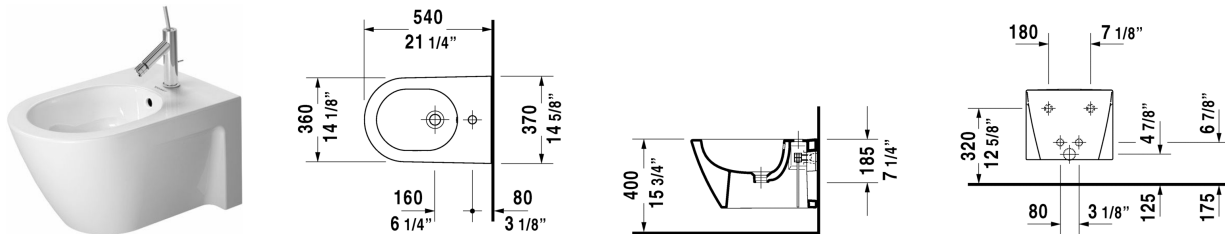

**Starck 2 Bidet wall-mounted # 2271150000**

| &lt; 14 5/8" Inch &gt; |

Bidet wall-mounted	Dimension	Weight	Order number
with overflow, with faucet deck, Durafix included			
<b>Colors</b>			
00 White			
<b>Variant</b>			
	14 5/8" x 21 1/4" Inch	49 lb	2271150000
<b>Infobox</b>			
Durafix for concealed fixation is included, In-wall carrier required for installation			
Sanitary ceramics with the special WonderGliss surface finish will remain clean and attractive-looking for a long time to come. When ordering WonderGliss please add a "1" as eleventh digit to the model number.			
Siphon for bidet with extended outlet pipe	1 1/4" x 19 3/4" Inch	1.3 lb	005027
Geberit carrier for bidets	19 3/4" x 4" Inch	28.6 lb	111520
Hardware for wall-mounted bidet and wall-mounted toilet	Ø 1/2" x 7 1/8" Inch	0.4 lb	006500

All drawings contain the necessary measurements which are subject to standard tolerances. They are stated in inch & mm and are non-binding. Exact measurements, in particular for customized installation scenarios, can only be taken from the finished ceramic piece.