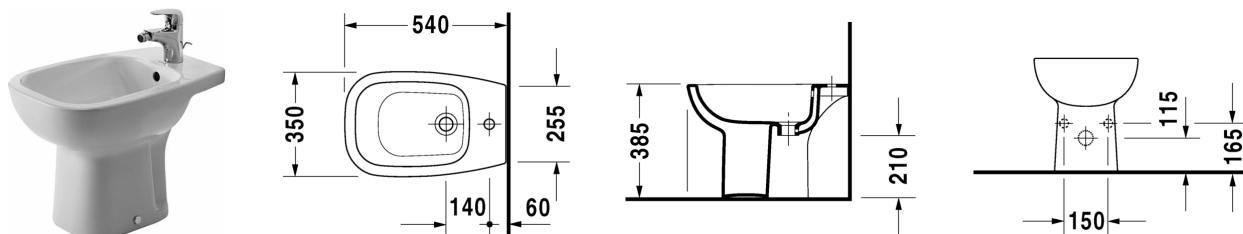

**Bidet floor standing # 22381000002**

| &lt; 350 mm &gt; |

Bidet floor standing	Dimension	Weight	Order number
with overflow, with tap platform, fixings included			
<b>Colors</b>			
00 White Alpin			
<b>Variant</b>			
	350 x 540 mm	16.700 kg	22381000002

All drawings contain the necessary measurements which are subject to standard tolerances. Exact measurements, in particular for customised installation scenarios, can only be taken from the finished ceramic piece.