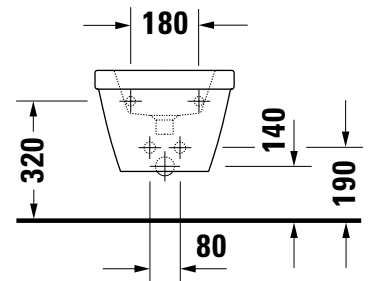

## Bidet, wall-mounted # 223515 . . 00

2nd floor Design by Sieger Design

M 1:20

Bidet, wall-mounted	mm	kg	Model-No.
●	540 x 350/370	20,5	223515 . . 00
<b>Colouring</b> (for . . insert sanitary colour)			
00 White (Alpin)			
<b>Accessories</b>			
Overflow clip, satinox			100107 65 00
Siphon for bidet with extended outlet pipe, chrome			005027 00 00
Noise reduction gasket			005020 00 00
<b>Fixings</b>			
Pair of bolts M12 x 180 mm, caps included			006500 ** 00
<b>Explanation</b>			
** stands for 00 white or 10 chrome			