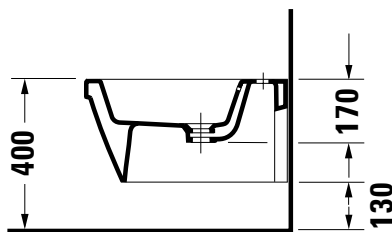

## Bidet, wall-mounted # 223515 . . 00

2nd floor Design by Sieger Design

M 1:20

Bidet, wall-mounted	mm	kg	Model-No.
●	540 x 350/370	20,5	223515 . . 00
<b>Colouring</b> (for . . insert sanitary colour)			
00 White (Alpin)			
<b>Accessories</b>			
Overflow clip, satinox			100107 65 00
Siphon for bidet with extended outlet pipe, chrome			005027 00 00
Noise reduction gasket			005020 00 00
<b>Fixings</b>			
Pair of bolts M12 x 180 mm, caps included			006500 ** 00
<b>Explanation</b>			
** stands for 00 white or 10 chrome			