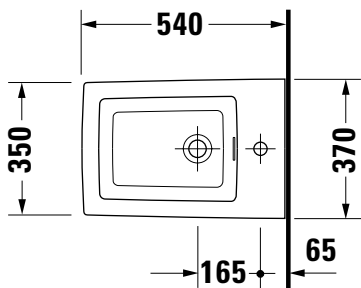

## Bidet, wall-mounted # 223515 . . 00

2nd floor Design by Sieger Design

M 1:20

Bidet, wall-mounted	mm	kg	Model-No.
●	540 x 350/370	20,5	223515 . . 00
<b>Colouring</b> (for . . insert sanitary colour)			
00 White (Alpin)			
<b>Accessories</b>			
Overflow clip, satinox			100107 65 00
Siphon for bidet with extended outlet pipe, chrome			005027 00 00
Noise reduction gasket			005020 00 00
<b>Fixings</b>			
Pair of bolts M12 x 180 mm, caps included			006500 ** 00
<b>Explanation</b>			
** stands for 00 white or 10 chrome			