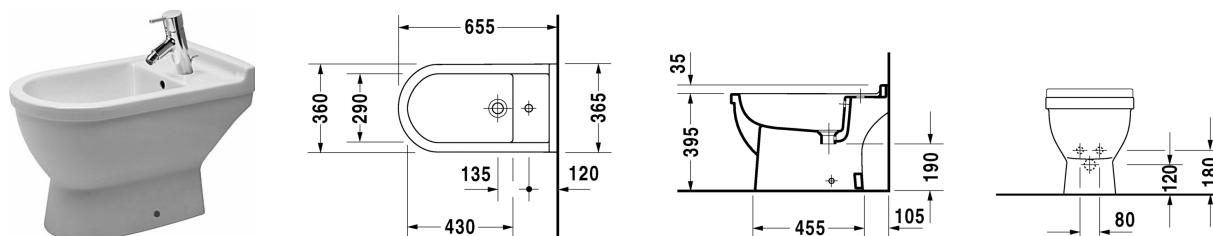

Bidet floor standing # 2234100000

|< 360 mm >|

Bidet floor standing	Dimension	Weight	Order number
with overflow, with tap platform, fixings included			
Colors			
00 White Alpin			
Variant			
	360 x 655 mm	26.500 kg	2234100000
Sanitary ceramics with the special WonderGliss surface finish will remain clean and attractive-looking for a long time to come. When ordering WonderGliss please add a "1" as eleventh digit to the model number.			

All drawings contain the necessary measurements which are subject to standard tolerances. Exact measurements, in particular for customised installation scenarios, can only be taken from the finished ceramic piece.