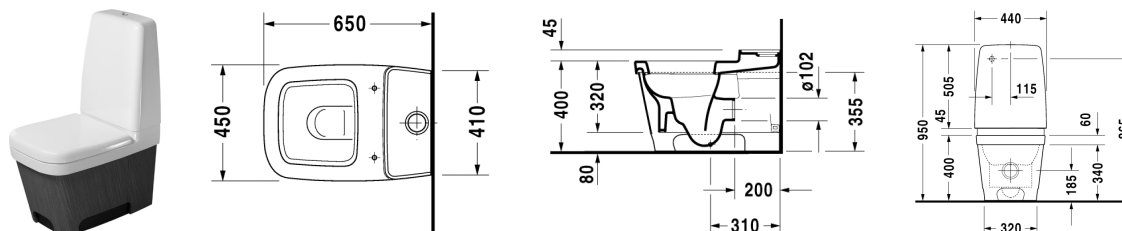

Toilet close-coupled # 214709..00

|< 450 mm >|

Esplanade

Toilet close-coupled	Dimension	Weight	Order number
washdown model, (without cistern), Outlet for Vario connector set, for horizontal and vertical outlet, length adjustable from 70 - 170 mm, and vario connecting bend, vertical outlet from 170 - 220 mm, fixings included, Oak			
Colors			
00 White Alpin			
Variant			
	450 x 650 mm	36,700 kg	214709..00
Accessories			
Toilet seat and cover	-	3,900 kg	006979
Cistern	440 x 180 mm	14,300 kg	087280
Vario connector set	ø 110 mm	1,500 kg	001422
Vario connecting bend	Ø 100 mm	0,700 kg	899025

All drawings contain the necessary measurements which are subject to standard tolerances. They are stated in mm and are non-binding. Exact measurements, in particular for customised installation scenarios, can only be taken from the finished ceramic piece.