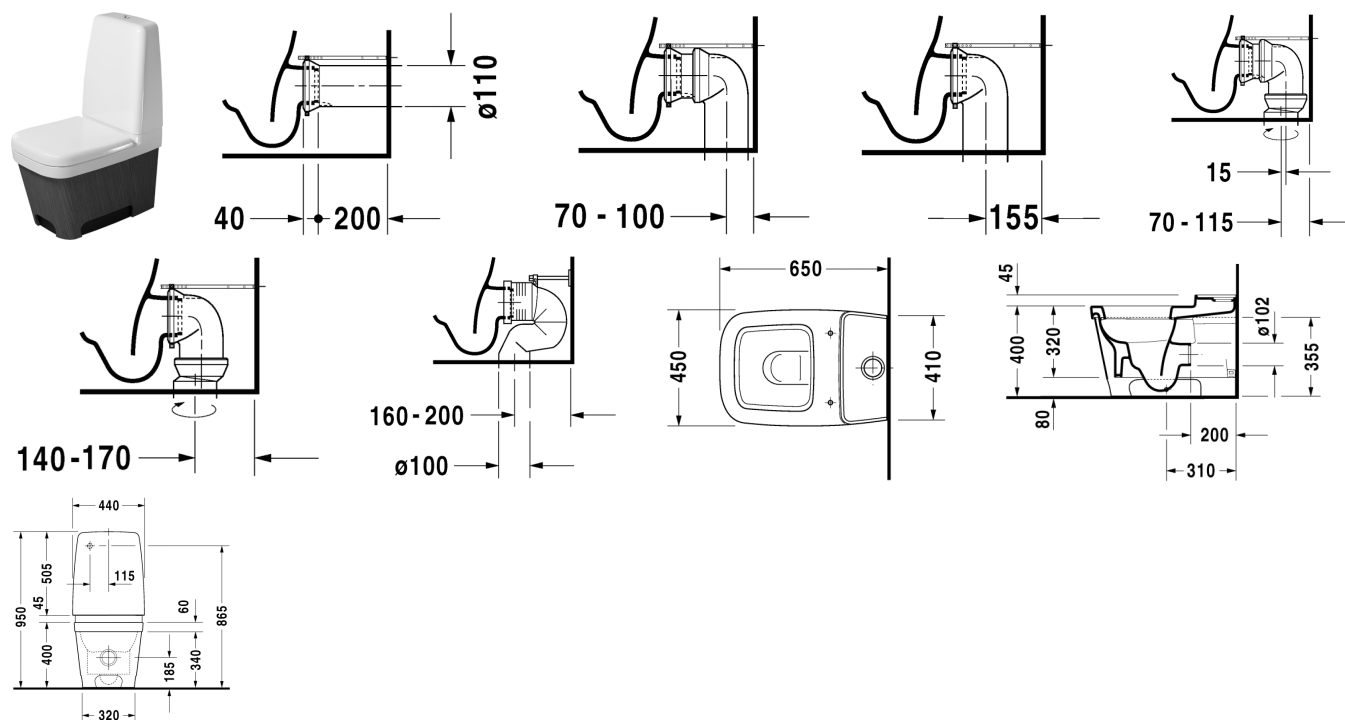

**Toilet close-coupled # 214609..00**

| &lt; 450 mm &gt; |

Esplanade

Toilet close-coupled	Dimension	Weight	Order number
washdown model, (without cistern), Outlet for Vario connector set, for horizontal and vertical outlet, length adjustable from 70 - 170 mm, and vario connecting bend, vertical outlet from 170 - 220 mm, fixings included, Silk			
<b>Colors</b>			
00 White Alpin			
<b>Variant</b>			
	450 x 650 mm	36,700 kg	214609..00
<b>Accessories</b>			
Toilet seat and cover	-	3,900 kg	006979
Cistern	440 x 180 mm	14,300 kg	087280
Vario connector set	ø 110 mm	1,500 kg	001422
Vario connecting bend	Ø 100 mm	0,700 kg	899025

All drawings contain the necessary measurements which are subject to standard tolerances. They are stated in mm and are non-binding. Exact measurements, in particular for customised installation scenarios, can only be taken from the finished ceramic piece.