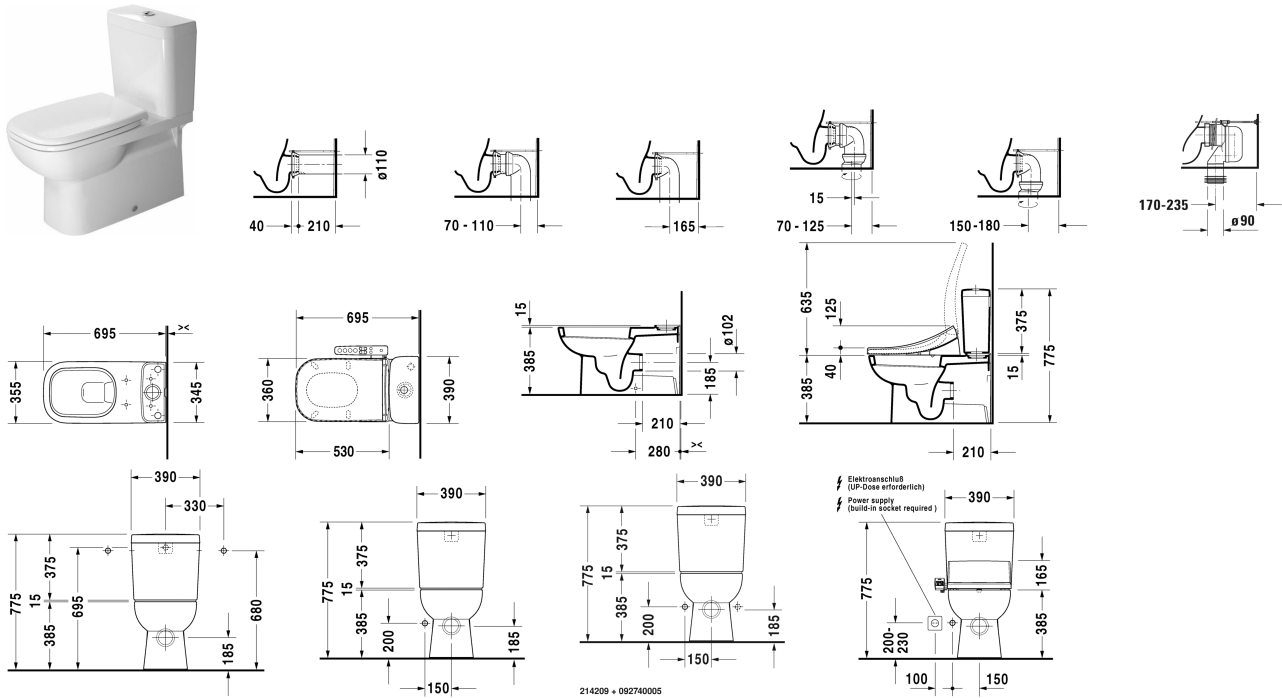

Toilet close-coupled # 214209..002 / 214209..002

| < 360 mm > |

Toilet close-coupled	Dimension	Weight	Order number
(without cistern), washdown model, Outlet for Vario connector set, for horizontal and vertical outlet, length adjustable from 70 - 180 mm, and vario connecting bend, vertical outlet from 170 - 210 mm, fixings included, UWL class 2			
Colors			
00 White Alpin 20 HygieneGlaze (an antibacterial ceramic glaze that provides almost indefinite effectiveness)			
Variant			
♣ 6 litre flush	360 x 695 mm	26.300 kg	214209..002
♣ 6 litre flush	360 x 695 mm	26.300 kg	214209..002
Accessory			
Vario connecting bend for vertical outlet	Ø 100 mm	0.700 kg	899025
Vario connector set incl. excenter	Ø 110 mm	1.500 kg	001422
Suitable products			
Cistern bottom left supply, 385 x 170 mm	385 x 170 mm		092730
Toilet seat and cover elongated, hinges stainless steel, removable, with automatic closure,			006209

Toilet close-coupled # 214209..002 / 214209..002

|< 360 mm >|

All drawings contain the necessary measurements which are subject to standard tolerances. Exact measurements, in particular for customised installation scenarios, can only be taken from the finished ceramic piece.