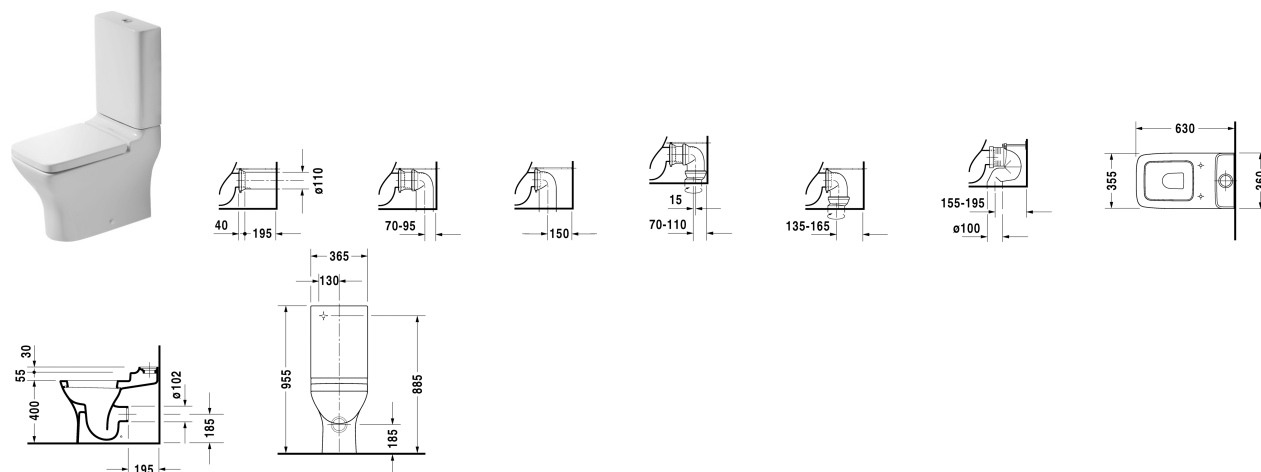

**Toilet close-coupled # 2119090064**

| &lt; 360 mm &gt; |

Toilet close-coupled	Dimension	Weight	Order number
washdown model, (without cistern), Outlet for Vario connector set, for horizontal and vertical outlet, length adjustable from 70 - 165 mm, and vario connecting bend, vertical outlet from 155 - 195 mm, fixings included			
<b>Colors</b>			
00 White Alpin			
<b>Variant</b>			
◆ 4,5 l	360 x 630 mm	31,000 kg	2119090064
Sanitary ceramics with the special WonderGliss surface finish will remain clean and attractive-looking for a long time to come. When ordering WonderGliss please add a "1" as eleventh digit to the model number.			
Cistern with Dual Flush mechanism, chrome, concealed left supply	365 x 135 mm	12,500 kg	087270
Toilet seat and cover hinges stainless steel, with soft closure		2,900 kg	006919
Vario connector set incl. excenter	Ø 110 mm	1,500 kg	001422
Vario connecting bend for vertical outlet	Ø 100 mm	0,700 kg	899025
<b>Suitable products</b>			
Toilet seat and cover hinges stainless steel, with soft closure,			006919
Cistern with Dual Flush mechanism, chrome, concealed left supply, 365 x 135 mm	365 x 135 mm		087270

Toilet close-coupled # 2119090064

|< 360 mm >|

---

*All drawings contain the necessary measurements which are subject to standard tolerances. They are stated in mm and are non-binding. Exact measurements, in particular for customised installation scenarios, can only be taken from the finished ceramic piece.*