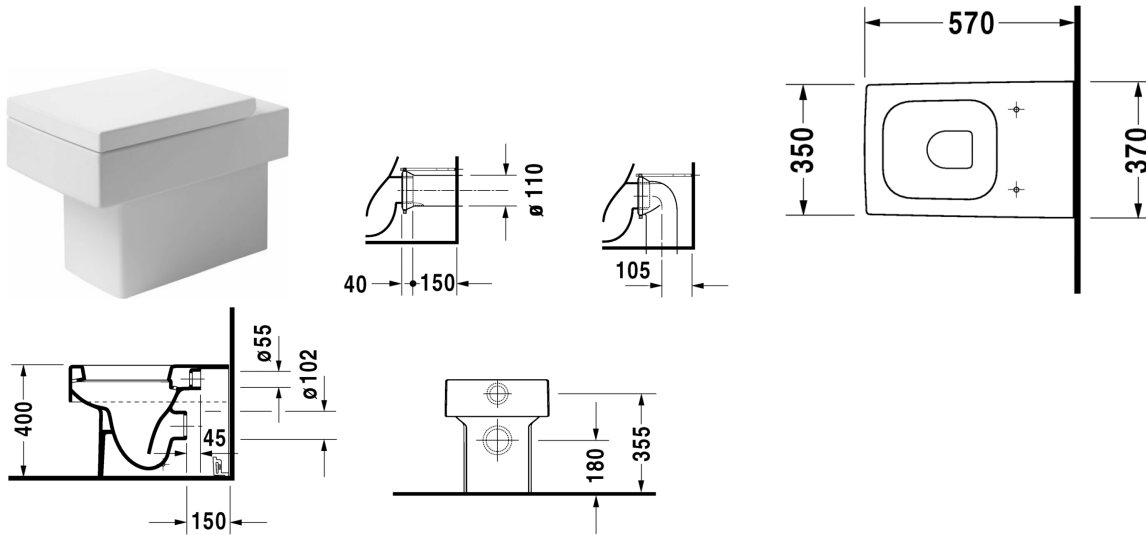

Toilet floor standing # 2117090000

| < 370 mm > |

Toilet floor standing	Dimension	Weight	Order number
for independent water supply, washdown model, fixings included, horizontal outlet, UWL class 2			
Colors			
00 White Alpin			
Variant			
◆ 6 litre flush	370 x 570 mm	29.500 kg	2117090000
Sanitary ceramics with the special WonderGliss surface finish will remain clean and attractive-looking for a long time to come. When ordering WonderGliss please add a "1" as eleventh digit to the model number.			
Suitable products			
Toilet seat and cover removable, hinges stainless steel, with automatic closure,			006769

All drawings contain the necessary measurements which are subject to standard tolerances. Exact measurements, in particular for customised installation scenarios, can only be taken from the finished ceramic piece.