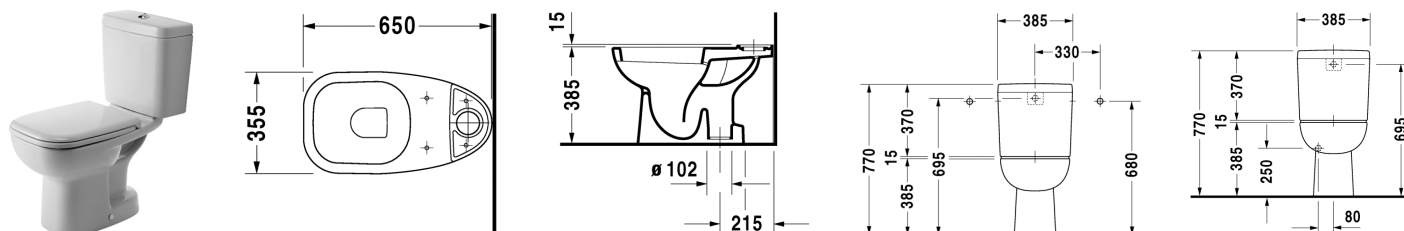

**Toilet close-coupled # 211101..00**

|&lt; 355 mm &gt;|

D-Code

Toilet close-coupled	Dimension	Weight	Order number
washdown model, (without cistern), vertical outlet, fixings included			
<b>Colors</b>			
00 White Alpin			
<b>Variant</b>			
	355 x 650 mm	22,000 kg	211101..00
<b>Accessories</b>			
Cistern	385 x 170 mm	12,500 kg	092700
Toilet seat and cover	-	2,640 kg	006739
Cistern	385 x 170 mm	12,500 kg	092710
Toilet seat and cover	-	2,420 kg	006731

All drawings contain the necessary measurements which are subject to standard tolerances. They are stated in mm and are non-binding. Exact measurements, in particular for customised installation scenarios, can only be taken from the finished ceramic piece.