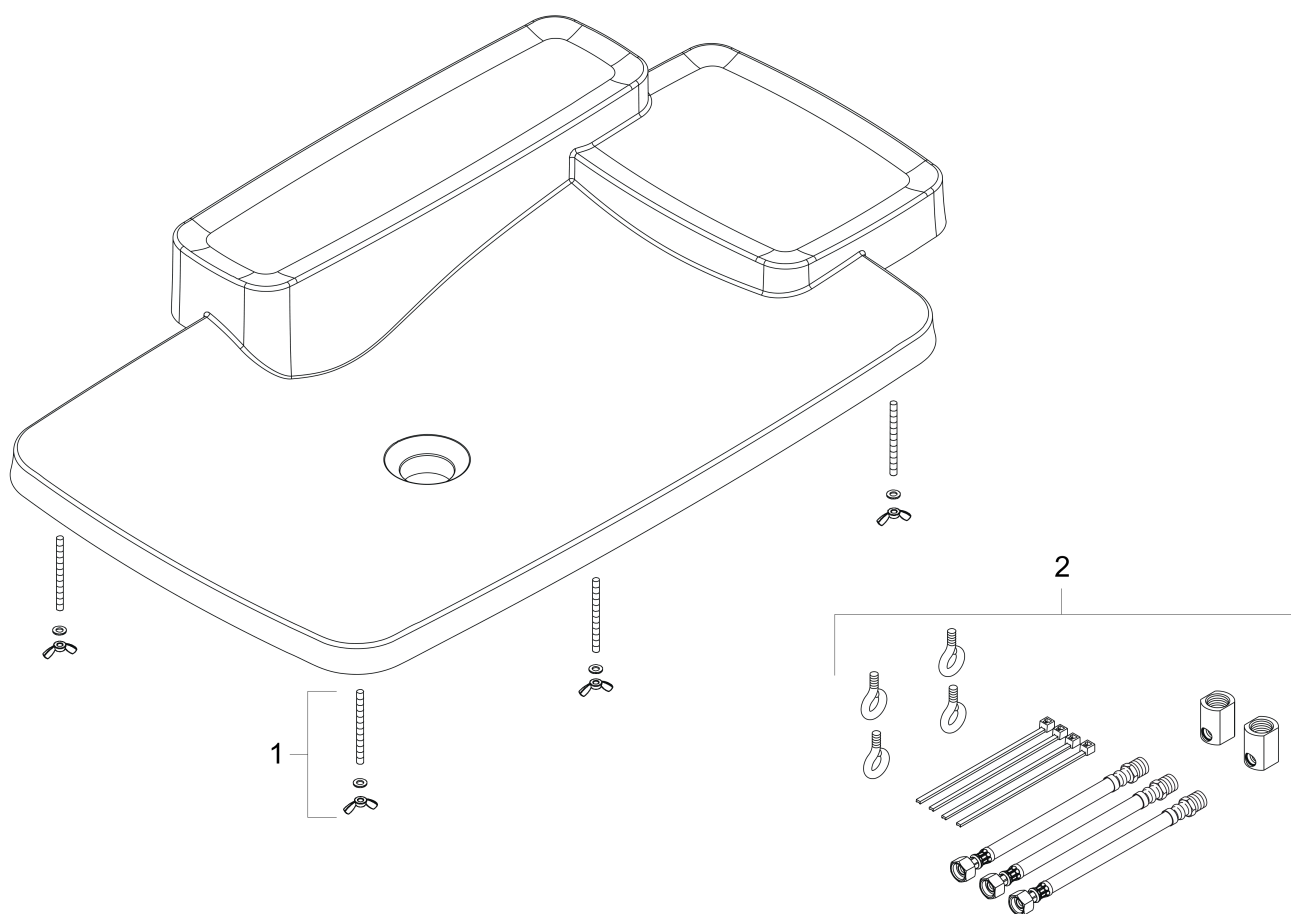

AXOR Bouroullec
Built-in washbasin 866 x 530 mm with 2 shelves
Surfaces: **Alpinwhite** Article Number: **19943000**

Exploded Drawing

Year of production: 10/10 - 01/18

AXOR Bouroullec
Built-in washbasin 866 x 530 mm with 2 shelves
Surfaces: **Alpinwhite** Article Number: **19943000**