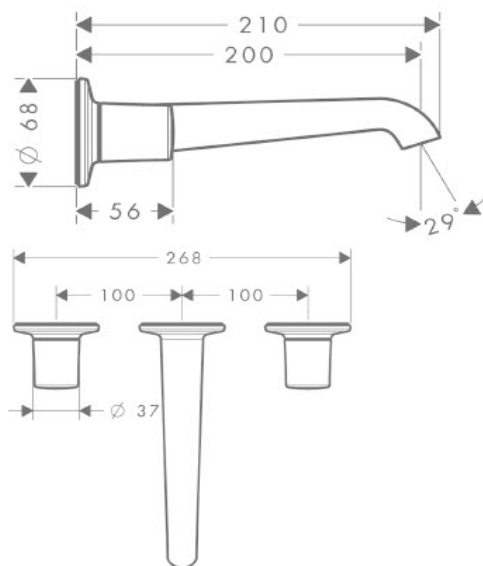

•ITEM CODE NO.: 19135000

TECHNICAL DATA :

•**Description:** Hansgrohe Axor Bouroullec Three-Hole basin mixer for concealed installation with short spout