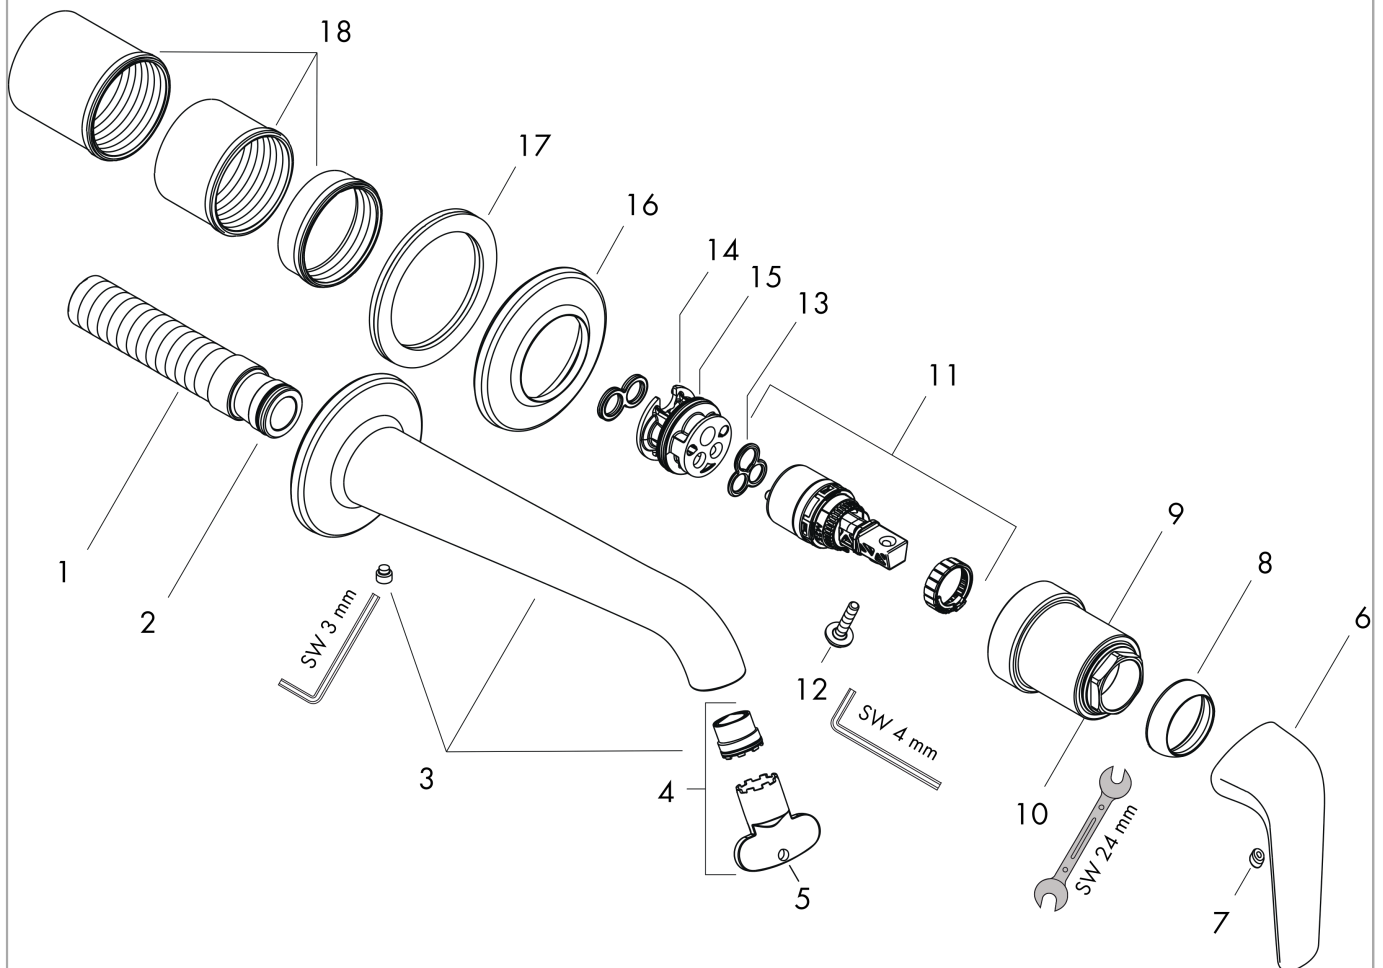

AXOR Bouroullec
Single lever basin mixer for concealed installation with spout 200 mm wall-mounted
Surfaces: **Chrome** Article Number: **19125000**

Exploded Drawing

Year of production: **10/10 - 01/18**

AXOR Bouroullec
Single lever basin mixer for concealed installation with spout 200 mm wall-mounted
 Surfaces: **Chrome** Article Number: **19125000**

Spare part list

Year of production: **10/10 - 01/18**

Pos.	Description	Article Number	PC	PU
1	connecting thread G½	97228000	10	1
2	O-ring 16x2,5	98134000	1	1
3	spout 200 mm	95708000	19	1
4	aerator laminar M16,5x1 (5 l/min)	95382000	9	1
5	special tool	98987000	3	1
6	handle	95727000	12	1
7	screw cover	96338000	1	1
8	flange	98863000	10	1
9	nut	95633000	11	1
10	O-Ring 22x2	98185000	1	1
11	cartridge, assy	97685000	11	1
12	locking screw for handle	95140000	2	1
13	seal	98865000	8	1
14	adapter for cartridge	95634000	4	1
15	O-ring 26x2	98147000	1	1
16	escutcheon	95726000	11	1
17	washer	97600000	4	1
18	fixing set	97971000	9	1
a	base body	13622180	98	1