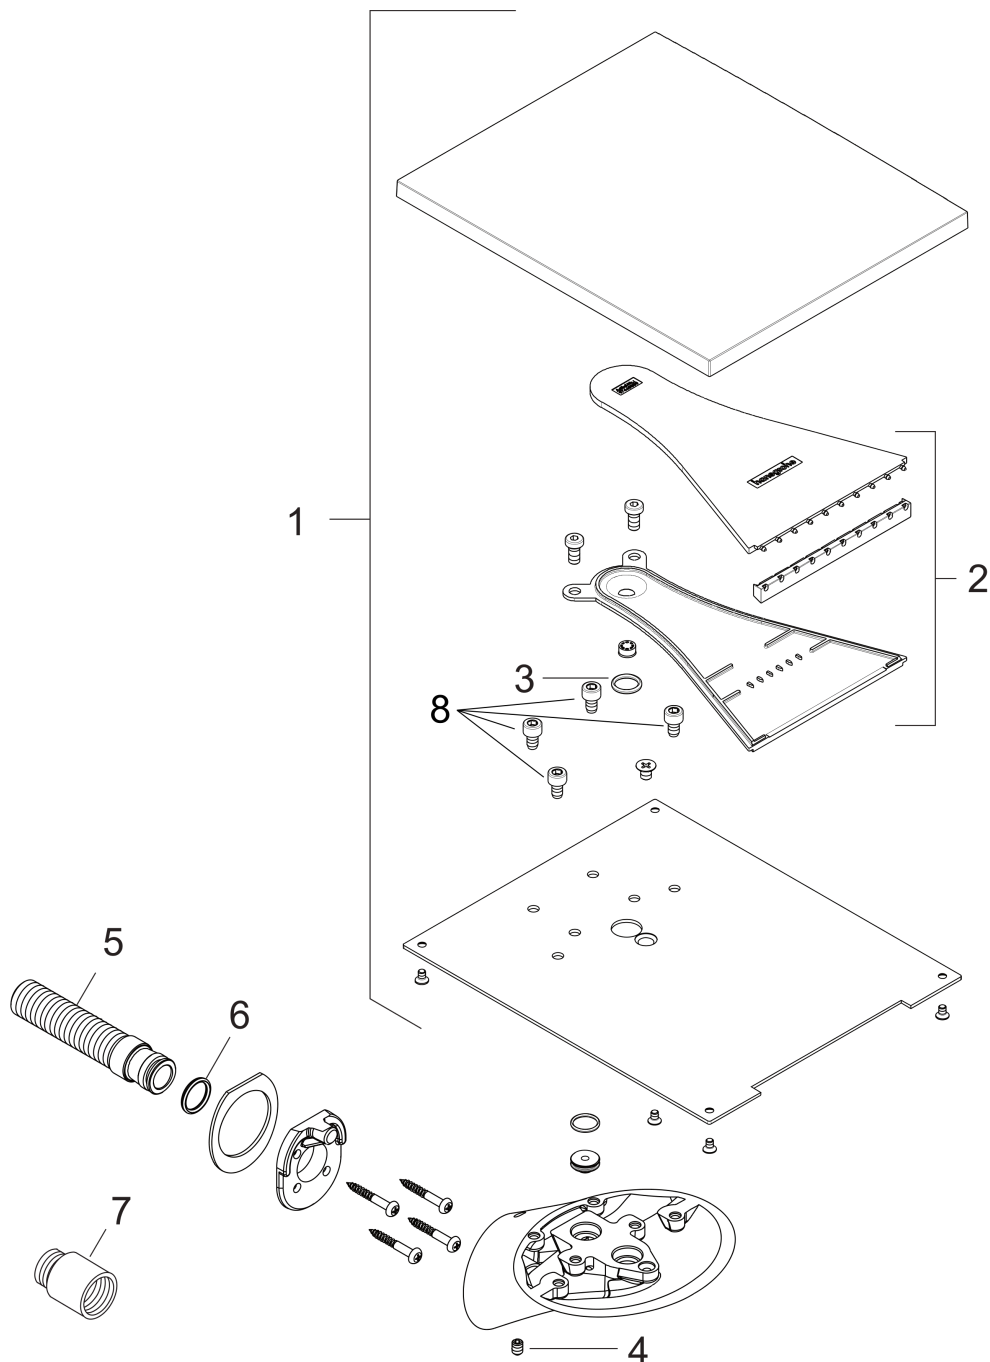

**AXOR Massaud**  
**Bath spout**  
Surfaces: **Chrome**

Article Number: **18473000**

## Exploded Drawing

Year of production: **07/06 - 12/13**

### Bath spout

Surfaces: **Chrome** Article Number: **18473000**

### Spare part list

Year of production: **07/06 - 12/13**

Pos.	Description	Article Number	PC	PU
1	plate for spout	98700000	21	1
2	spray former	97448000	13	1
3	O-ring 12x2	98214000	1	1
4	hollow set screw M6x8	97810000	1	1
5	connecting thread G½	97228000	10	1
6	O-ring 16x2,5	98134000	1	1
7	extension 25 mm	95413000	12	1
8	hexagon socket screw M6x10	92847000	1	1
a	concealed item	18471180	98	1