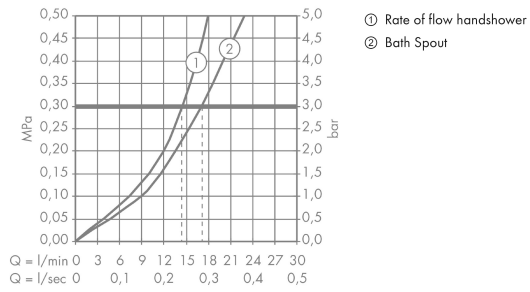

AXOR Massaud
Single lever bath mixer floor-standing
Surfaces: **Chrome** Article Number: **18450000**

Flowchart