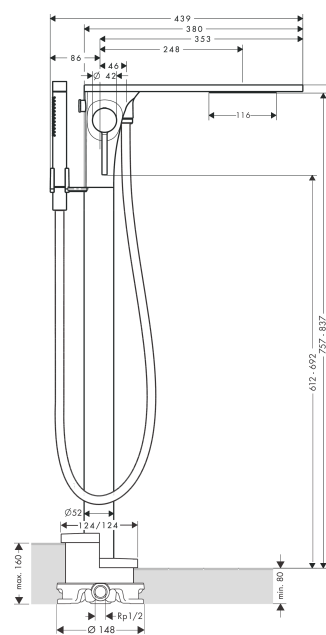

Scale drawing