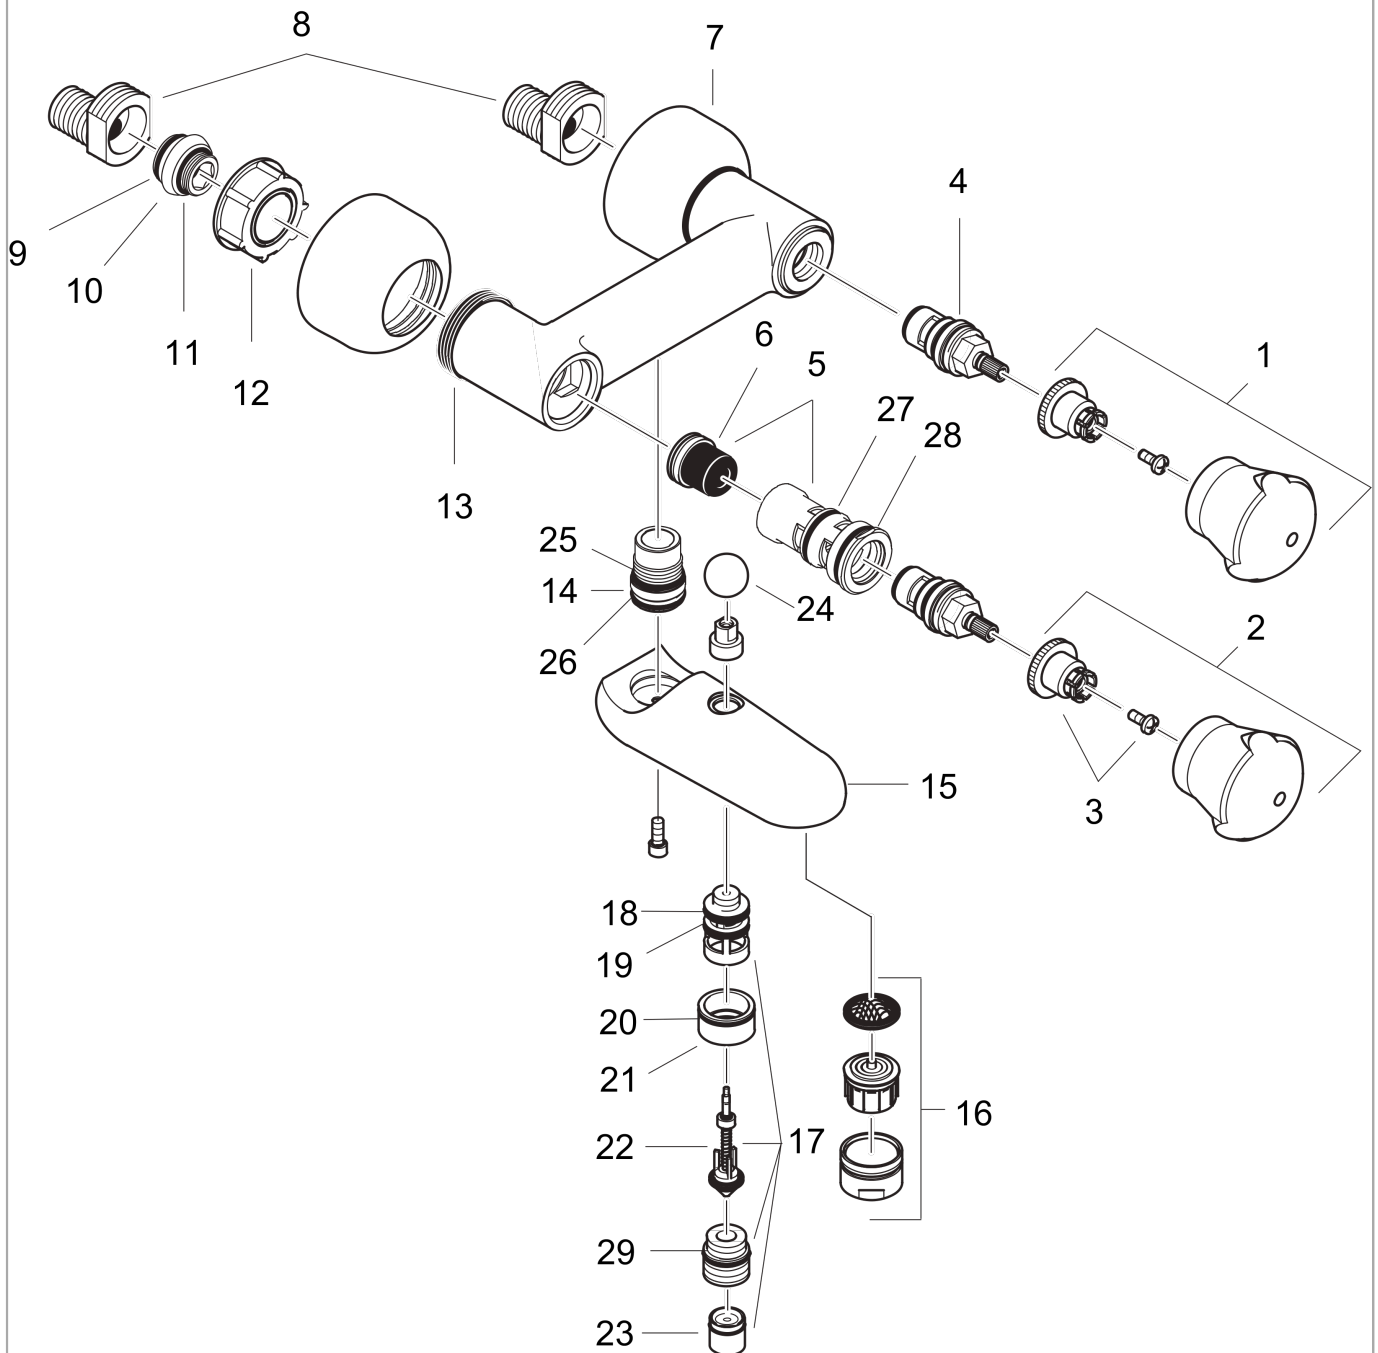

AXOR Mondaro
Two Handle Bath/Shower Mixer G ½
Surfaces: **Chrome** Article Number: **18430000**

Exploded Drawing

Year of production: **07/93 - 11/05**

AXOR Mondaro
Two Handle Bath/Shower Mixer G ½
 Surfaces: **Chrome** Article Number: **18430000**

Spare part list

Year of production: **07/93 - 11/05**

Pos.	Description	Article Number	PC	PU
1	handle for cold water	18291000	13	1
2	handle for hot water	18292000	13	1
3	handle fixing set	94184000	2	1
4	shut off unit	94149000	8	1
5	adapter for shut off unit	97254000	11	1
6	noise reduction	94073000	7	1
7	escutcheon Ø 68 mm	96428000	5	1
8	ball S - unions	13989000	9	1
9	O-ring 20x2,5	92602000	2	1
10	connecting thread	97233000	6	1
11	O-ring 17x1,5	98137000	1	1
12	sleeve nut	97528000	3	1
13	plastic thread	97751000	2	1
14	adapter for spout	97255000	6	1
15	spout with selector, mousseur	92440000	18	1
16	aerator M28x1 (25 l/min)	13485000	6	1
17	selector assy	94121000	12	1
18	O-ring 15x2	98163000	1	1
19	O-ring 16x2	98133000	1	1
20	O-Ring 22x2	98185000	1	1
21	cover	97256000	9	1
22	selector	94103000	10	1
23	set of non return valves DW 15	94074000	5	1
24	diverter knob	94102000	6	1
25	O-ring 19x2	98426000	1	1
26	O-ring 20x2	98165000	1	1
27	O-Ring 23x2,5	98183000	1	1
28	O-ring 27x2,5	98149000	1	1
29	O-ring 17x2	98199000	1	1
a	ball s-unions 120 - 180 mm	13988000	15	1