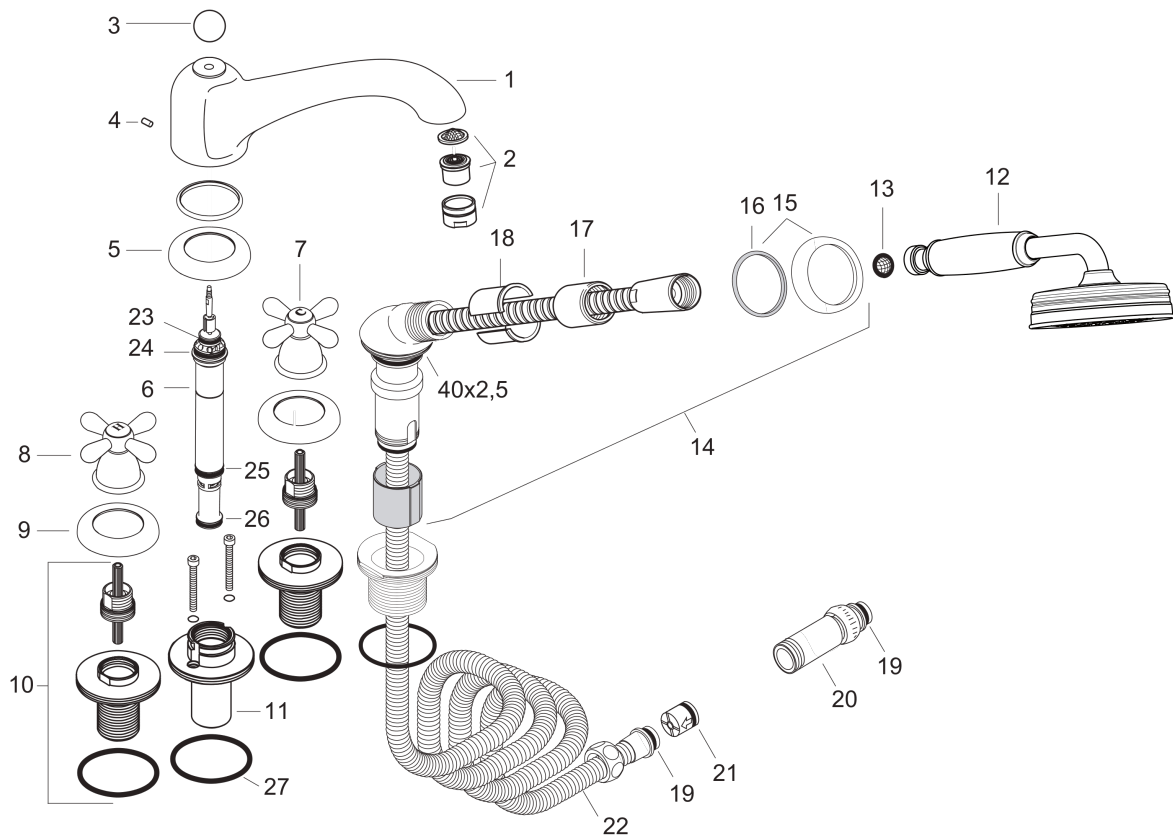

AXOR Carlton
4-hole tile mounted bath mixer with cross handles
 Surfaces: **Chrome** Article Number: **17451000**

Description

product features

- consists of: 4-hole tile mounted bath mixer, hand shower, shower holder, shower hose
- projection 235 mm
- connection type: basic set
- spray type mixer: normal spray
- spray type hand shower: RainAir
- maximum pull-out length of hand shower: 1.10 m
- ceramic valves hot/ cold 180°
- min. operating pressure: 1 bar
- max. operating pressure: 10 bar
- with automatic resetting
- non-return valve
- connection dimension: DN15
- PA-IX 8727/ICB
- ACS 19 ACC NY 249, valide jusqu'au 01.08.2024
- JWWA C-279
- Agréé Belgaqua

Exploded Drawing

Year of production: >10/10

AXOR Carlton
4-hole tile mounted bath mixer with cross handles
 Surfaces: **Chrome** Article Number: **17451000**

Spare part list

Year of production: >10/10

Pos.	Description	Article Number	PC	PU
1	spout cpl.	96245000	21	1
2	aerator M28x1 (25 l/min)	13485000	6	1
3	diverter knob	94086000	6	1
4	hollow set screw M6x10 DIN 916	96029000	1	1
5	escutcheon Ø 70 mm	96247000	9	1
6	selector assy	96246000	16	1
7	handle for cold water	17291000	14	1
8	handle for hot water	17292000	14	1
9	escutcheon Ø 70 mm	96659000	9	1
10	flange	97656000	14	1
11	selector housing	97225000	12	1
12	handshower	17850000	20	1
13	filter packing	94246000	1	1
14	shower holder, assy	96433000	14	1
15	escutcheon for shower holder	96237000	9	1
16	escutcheon chuck	97105000	3	1
17	nut	97584000	5	1
18	insert for shower holder	96942000	4	1
19	O-ring 11x2	98127000	1	1
20	back flow preventor cartridge	94146000	8	1
21	set of non return valves DW 15	94074000	5	1
22	shower hose 2,00 m	94148000	12	1
23	O-ring 15x2,5	98131000	1	1
24	O-Ring 23x2,5	98183000	1	1
25	O-ring 20x2,5	92602000	2	1
26	O-ring 18x2,5	98139000	1	1
27	O-ring 58x3	98202000	1	1
a	SECUFLEX hose + long hose (max. extension 1,40 m)	94109000	98	1
b	concealed item	14445180	98	1
c	silicone sprayer 10 ml	97864000	9	1
d	Grease	90920000	5	1