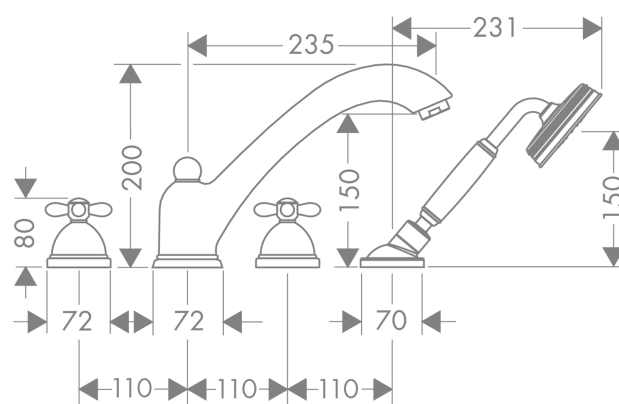

Scale drawing