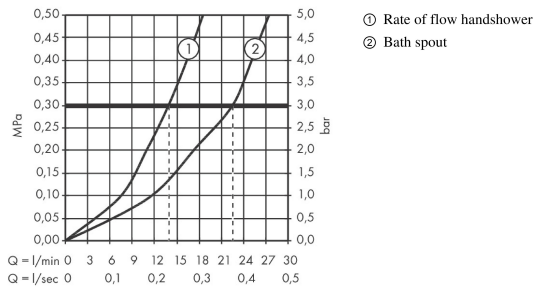

AXOR Carlton
4-hole tile mounted bath mixer with cross handles
 Surfaces: **Chrome** Article Number: **17451000**

Description

product features

- consists of: 4-hole tile mounted bath mixer, hand shower, shower holder, shower hose
- projection 235 mm
- connection type: basic set
- spray type mixer: normal spray
- spray type hand shower: RainAir
- maximum pull-out length of hand shower: 1.10 m
- ceramic valves hot/ cold 180°
- min. operating pressure: 1 bar
- max. operating pressure: 10 bar
- with automatic resetting
- non-return valve
- connection dimension: DN15
- PA-IX 8727/ICB
- ACS 19 ACC NY 249, valide jusqu'au 01.08.2024
- JWWA C-279
- Agréé Belgaqua

Technology

Product image

Scale drawing

AXOR Carlton
4-hole tile mounted bath mixer with cross handles
 Surfaces: **Chrome** Article Number: **17451000**

Flowchart

AXOR Carlton
4-hole tile mounted bath mixer with cross handles
 Surfaces: **Chrome** Article Number: **17451000**