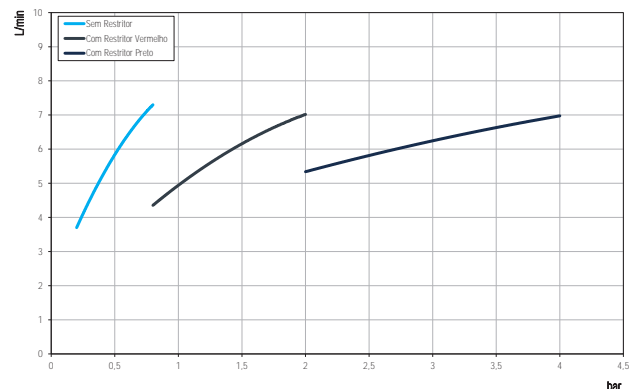

RATED FLOW CURVE

TECHNICAL SPECIFICATIONS

PRESSURE CLASS OF	0,2 - 4 Bar
GAUGE	1/2" e 3/4" (DN15)
COMPOSITION	Product composed of copper alloy, Plastic Engineering, Zamac.
MAXIMUM WATER TEMPERATURE	40°C

DIMENSIONS