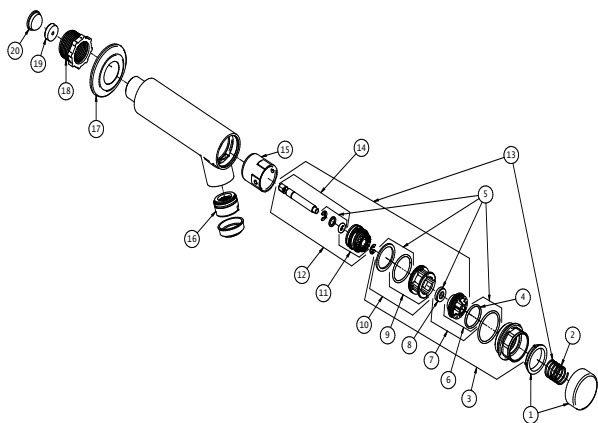

Pressmatic 120 Wall-Mounted Lavatory Tap

17160706

DESCRIPTION

Tap with horizontal entry for installation in wall and hydromechanical drive by manual pressure.

TECHNOLOGY AND CHARACTERISTICS

Bi-nickel Chrome

RATED FLOW CURVE

TECHNICAL SPECIFICATIONS

PRESSURE CLASS OF	0,2 - 4 Bar
GAUGE	1/2" e 3/4" (DN15)
COMPOSITION	Product composed of copper alloy, Plastic Engineering, Zamac.
MAXIMUM WATER TEMPERATURE	40°C

DIMENSIONS

SPARE PARTS

POS	CODE	DESCRIPTION
1	00456306	Kit Botao Latao Cromado Press Compact
2	00185900	Kit Mola (0)17X55 Presco
3	17991706	Kit Tampa (0)34,5 Presco cr
4	00038400	Kit Anel O'ring
5	17991800	Kit Ved da Sede Presco
6	00186300	Kit Sede/Anel
7	17991900	Kit Reten/Sede (0)22 Presco
8	00186600	Kit Retentor Press Compact
9	00186700	Kit Sede/Anel
10	17991300	Kit Sede (0)26 Mont Presco
11	17992000	Kit Pistao Lav Mont Presco
12	00185800	Kit Eixo/Pistao Inox Mont
13	00473200	Kit Cart Acion BP Presco S
14	00071600	Kit Eixo Lav Presco Inox
15	17992200	Kit Cilindro D3 Presco
16	00067300	Kit Arej Perlator V
17	17992306	Kit Can (0)50X12 Presco cr
18	00528200	Kit Niple Red 3/4 X 1/2
19	17991153	Kit Restritores de Vazao
20	00500400	Kit Tampao (0)15
21	00500400	Kit Tampao (0)15
22	20992100	Kit Chave Ar
23	00065600	Kit Porta Filtro M24
24	00437900	Kit Anel O'ring 2-114
25	00026700	Kit Val C RRV
26	00027300	Kit Can (0)52x(0)20,5x12