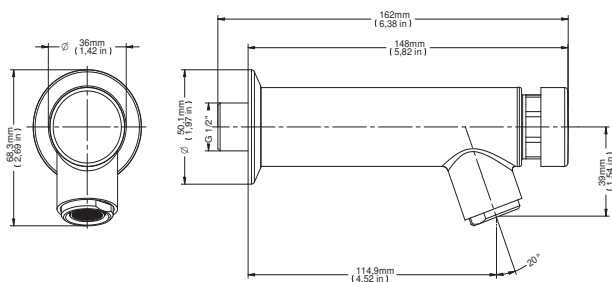

RATED FLOW CURVE

TECHNICAL SPECIFICATIONS

PRESSURE CLASS OF	0,2 - 4 Bar
GAUGE	1/2" e 3/4" (DN15)
COMPOSITION	Product composed of copper alloy, Plastic Engineering, Zamac.
MAXIMUM WATER TEMPERATURE	40°C

DIMENSIONS