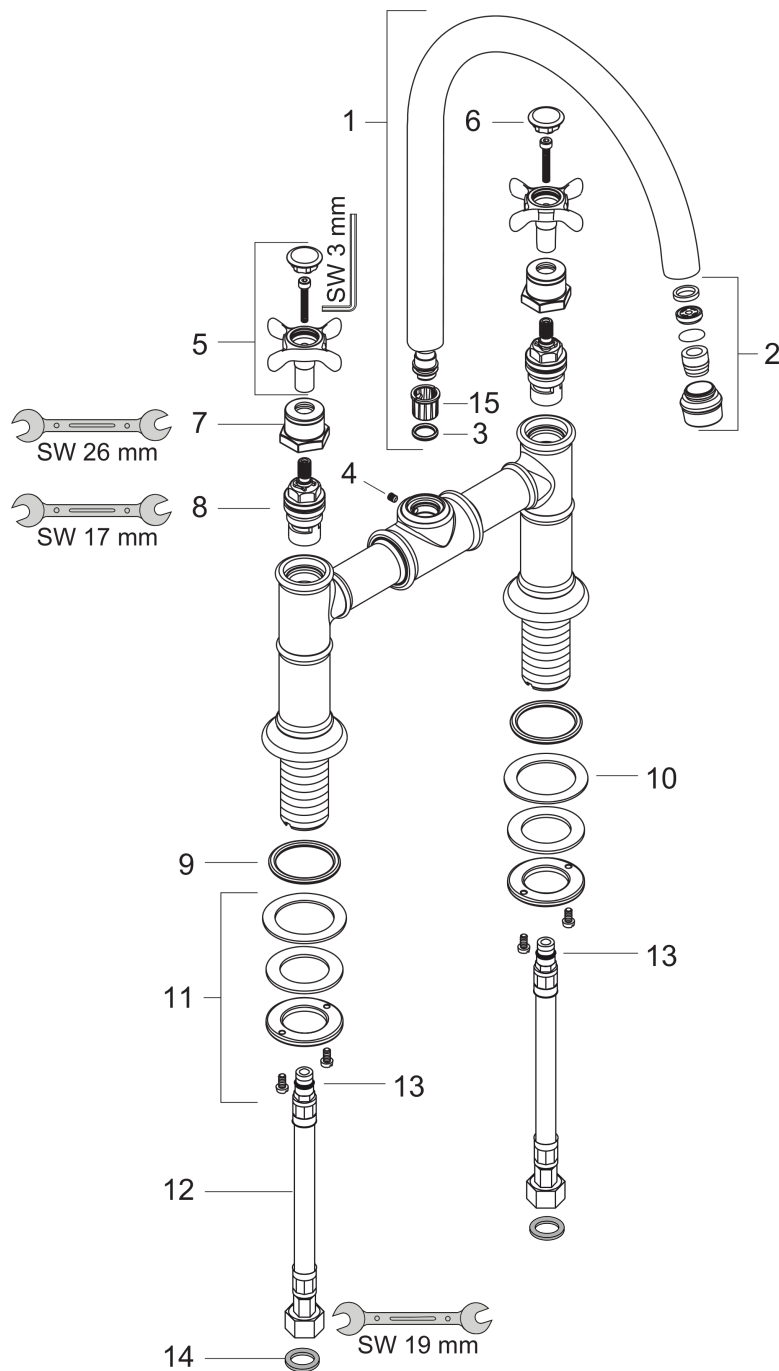

AXOR Montreux
2-handle kitchen mixer
 Surfaces: **Chrome** Article Number: **16803000**

Exploded Drawing

Year of production: **10/10 - 10/12**

AXOR Montreux
2-handle kitchen mixer
 Surfaces: **Chrome** Article Number: **16803000**

Spare part list

Year of production: **10/10 - 10/12**

Pos.	Description	Article Number	PC	PU
1	spout cpl.	98616000	17	1
2	aerator laminar M18x1 (15 l/min)	98617000	11	1
3	O-ring 11x2	98127000	1	1
4	hollow set screw M4x5	98731000	1	1
5	handle	16597000	15	1
6	set of screw covers, cold / hot water / neutral	97987000	11	1
7	sleeve	97993000	10	1
8	shut off unit right closing	94009000	9	1
9	O-ring 34x4	98155000	1	1
10	lever collar	97548000	1	1
11	fixing set for shut off unit	96078000	8	1
12	connection hose 900 mm M10x1 G3/8	98785000	8	1
13	O-ring 8x1,75	97827000	1	1
14	sealing set	95581000	2	1
15	lever collar	92849000	3	1