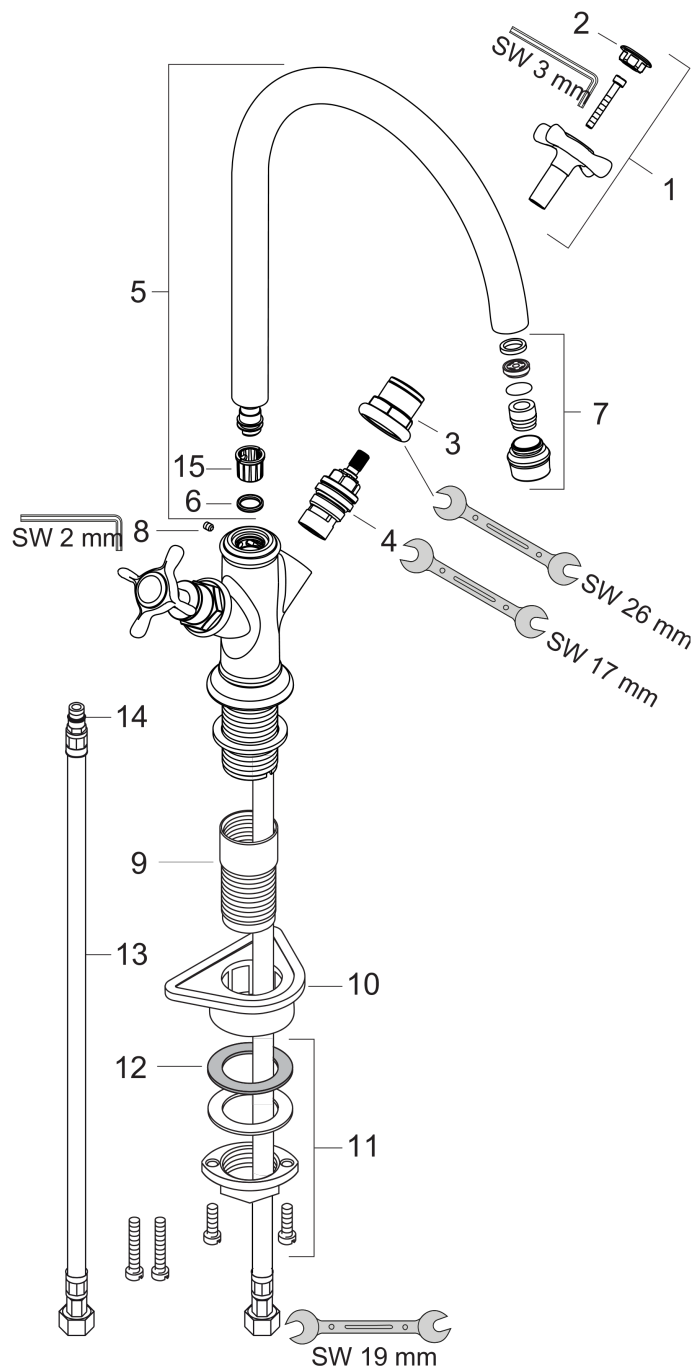

AXOR Montreux
2-Handle Kitchen Mixer DN15
Surfaces: **Brushed Nickel** Article Number: **16802820**

Exploded Drawing

Year of production: **10/10 - 07/12**

AXOR Montreux
2-Handle Kitchen Mixer DN15
 Surfaces: **Brushed Nickel** Article Number: **16802820**

Spare part list

Year of production: **10/10 - 07/12**

Pos.	Description	Article Number	PC	PU
1	handle	16291820	15	1
2	set of screw covers, cold / hot water / neutral	97987000	11	1
3	sleeve	97993820	12	1
4	shut off unit right closing	94009000	9	1
5	spout cpl.	98616820	19	1
6	O-ring 11x2	98127000	1	1
7	aerator laminar M18x1 (15 l/min)	98617820	13	1
8	hollow set screw M4x5	98731000	1	1
9	fixation extension 35 mm	13898000	12	1
10	support	97523000	2	1
11	fixing set (Ø 32)	13961000	7	1
12	lever collar	97548000	1	1
13	connection hose 900 mm M8x0,75 G3/8	96316000	9	1
14	O-ring 7x1,5	98422000	1	1
15	lever collar	92849000	3	1