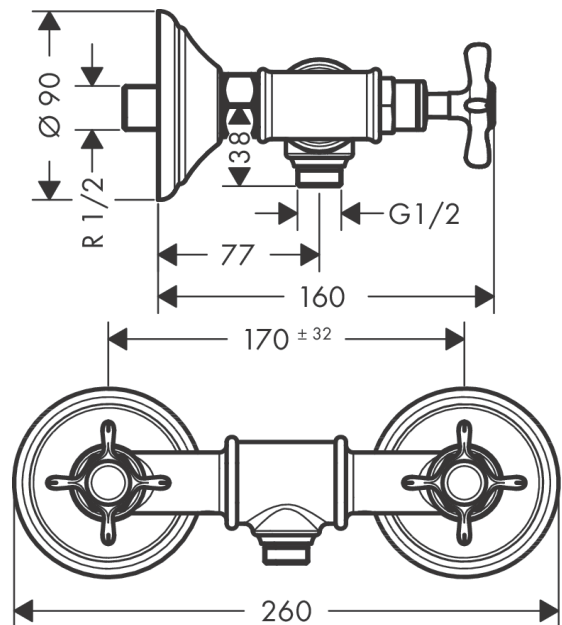

AXOR Montreux

2-handle shower mixer for exposed installation with cross handles

Surfaces: **Brushed Nickel** Article Number: **16560820**

Description

product features

- 1 outlet
- connection type: s-shaped connections
- centre distance: 170 ± 32 mm
- flow rate at 3 bar: 11 l/min
- ceramic valves hot/ cold 180°
- min. operating pressure: 1 bar
- max. operating pressure: 10 bar
- non-return valve
- suitable for continuous flow water heaters
- hose connection DN15
- connection dimension: DN15

Product image

Scale drawing

Flowchart