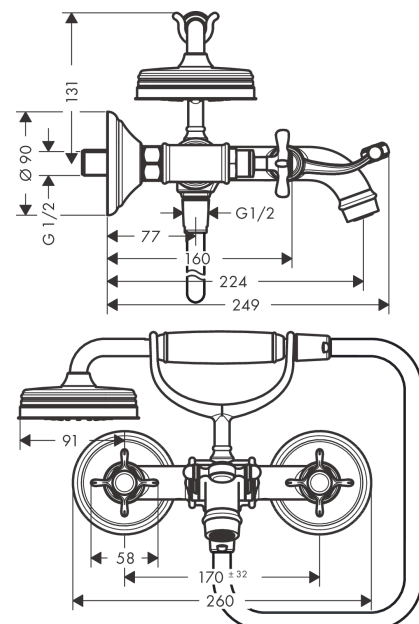

Scale drawing