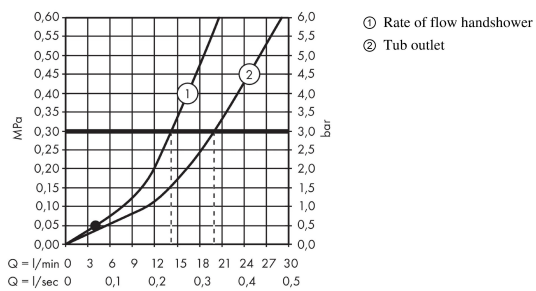

AXOR Montreux
2-handle bath mixer for exposed installation with cross handles
 Surfaces: **Brushed Nickel** Article Number: **16540820**

Description

product features

- consists of: 2-handle bath mixer, hand shower, shower hose, shower holder
- projection 224 mm
- connection type: s-shaped connections
- centre distance: 170 ± 32 mm
- spray type mixer: normal spray
- spray type hand shower: RainAir
- flow rate at 3 bar: 20 l/min
- ceramic valves hot/ cold 90°
- min. operating pressure: 1 bar
- max. operating pressure: 10 bar
- non-return valve
- suitable for continuous flow water heaters
- connection dimension: DN15
- ETA VA 1.42/17919
- ACS 18 ACC LY 112, valide jusqu'au 13.02.2023
- STA 1424
- Agréé Belgaqua

Technology

Product image

Scale drawing

AXOR Montreux
2-handle bath mixer for exposed installation with cross handles
 Surfaces: **Brushed Nickel** Article Number: **16540820**

Flowchart

AXOR Montreux
2-handle bath mixer for exposed installation with cross handles
 Surfaces: **Brushed Nickel** Article Number: **16540820**