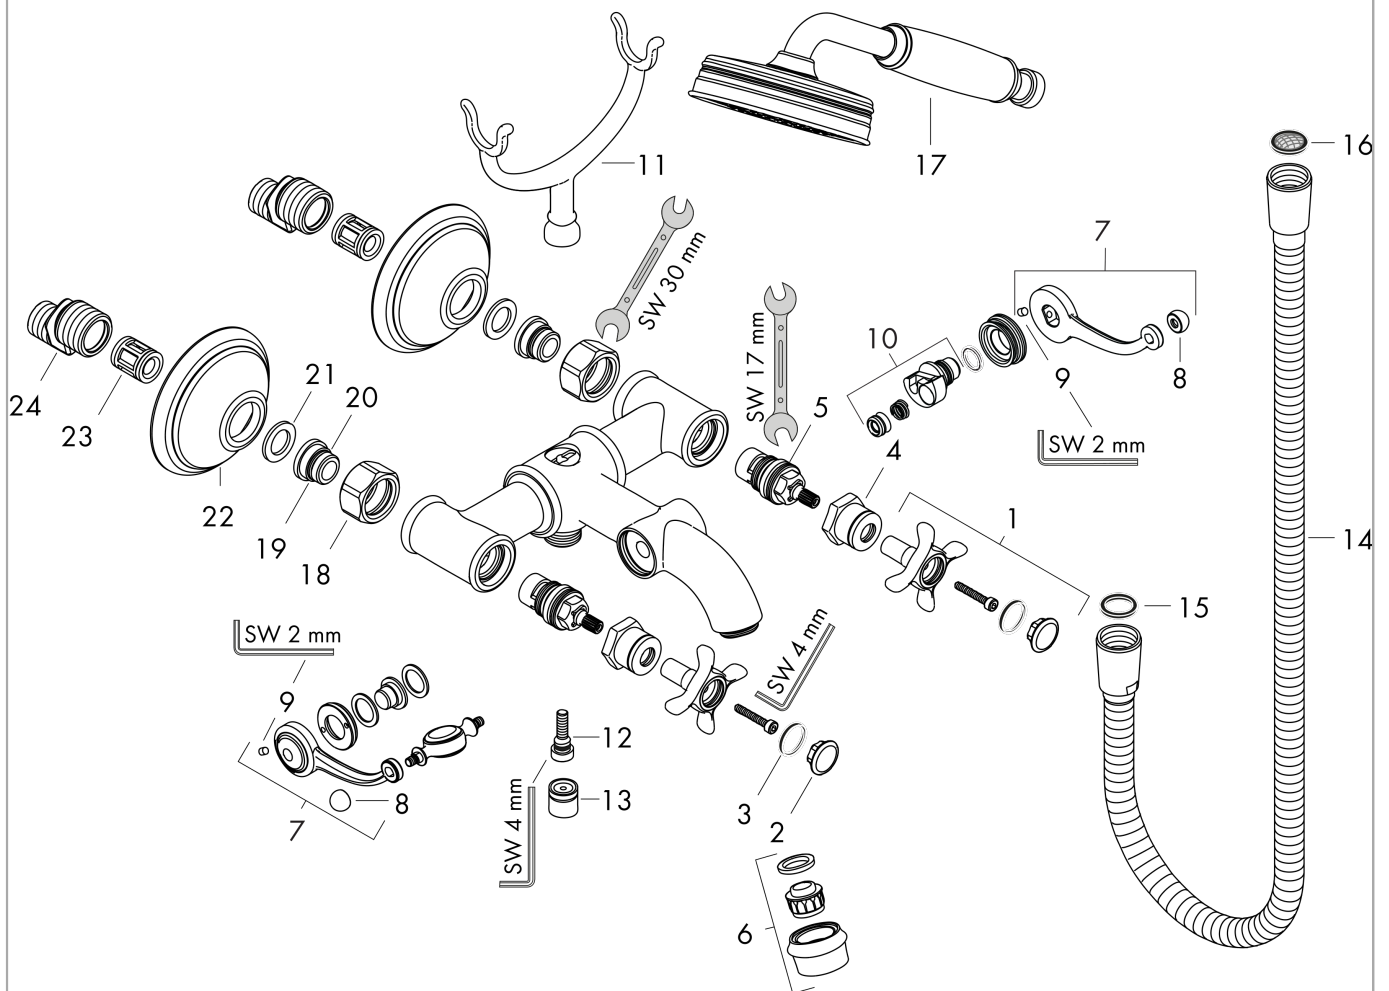

AXOR Montreux
2-handle bath mixer for exposed installation with cross handles
 Surfaces: **Brushed Nickel** Article Number: **16540820**

Description

product features

- consists of: 2-handle bath mixer, hand shower, shower hose, shower holder
- projection 224 mm
- connection type: s-shaped connections
- centre distance: 170 ± 32 mm
- spray type mixer: normal spray
- spray type hand shower: RainAir
- flow rate at 3 bar: 20 l/min
- ceramic valves hot/ cold 90°
- min. operating pressure: 1 bar
- max. operating pressure: 10 bar
- non-return valve
- suitable for continuous flow water heaters
- connection dimension: DN15
- ETA VA 1.42/17919
- ACS 18 ACC LY 112, valide jusqu'au 13.02.2023
- STA 1424
- Agréé Belgaqua

Exploded Drawing

Year of production: >04/06

AXOR Montreux
2-handle bath mixer for exposed installation with cross handles
 Surfaces: **Brushed Nickel** Article Number: **16540820**

Spare part list

Year of production: >04/06

Pos.	Description	Article Number	PC	PU
1	handle	16597820	0	1
2	set of screw covers, cold / hot water / neutral	97987000	0	1
3	O-ring 16x2	98133000	0	1
4	sleeve	97993820	0	1
5	shut off unit right closing	94009000	0	1
6	aerator M22x1 (25 l/min)	98575820	0	1
7	sliding gear lever	98594820	0	1
8	set of nuts	92852820	0	1
9	hollow set screw M4x6	97767000	0	1
10	selector	98591000	0	1
11	shower base	98590820	0	1
12	O-ring 5x2	98215000	0	1
13	set of non return valves DW 15	94074000	0	1
14	shower hose 1,25 m	28112820	0	1
15	seal	98058000	0	1
16	filter packing	94246000	0	1
17	handshower	16320820	0	1
18	set of nuts	96157820	0	1
19	connecting thread	97220000	0	1
20	O-ring 15x2	98163000	0	1
21	filter packing	96922000	0	1
22	escutcheon	98595820	0	1
23	noise reduction	96429000	0	1
24	set of S-unions (±32 mm)	98592000	0	1