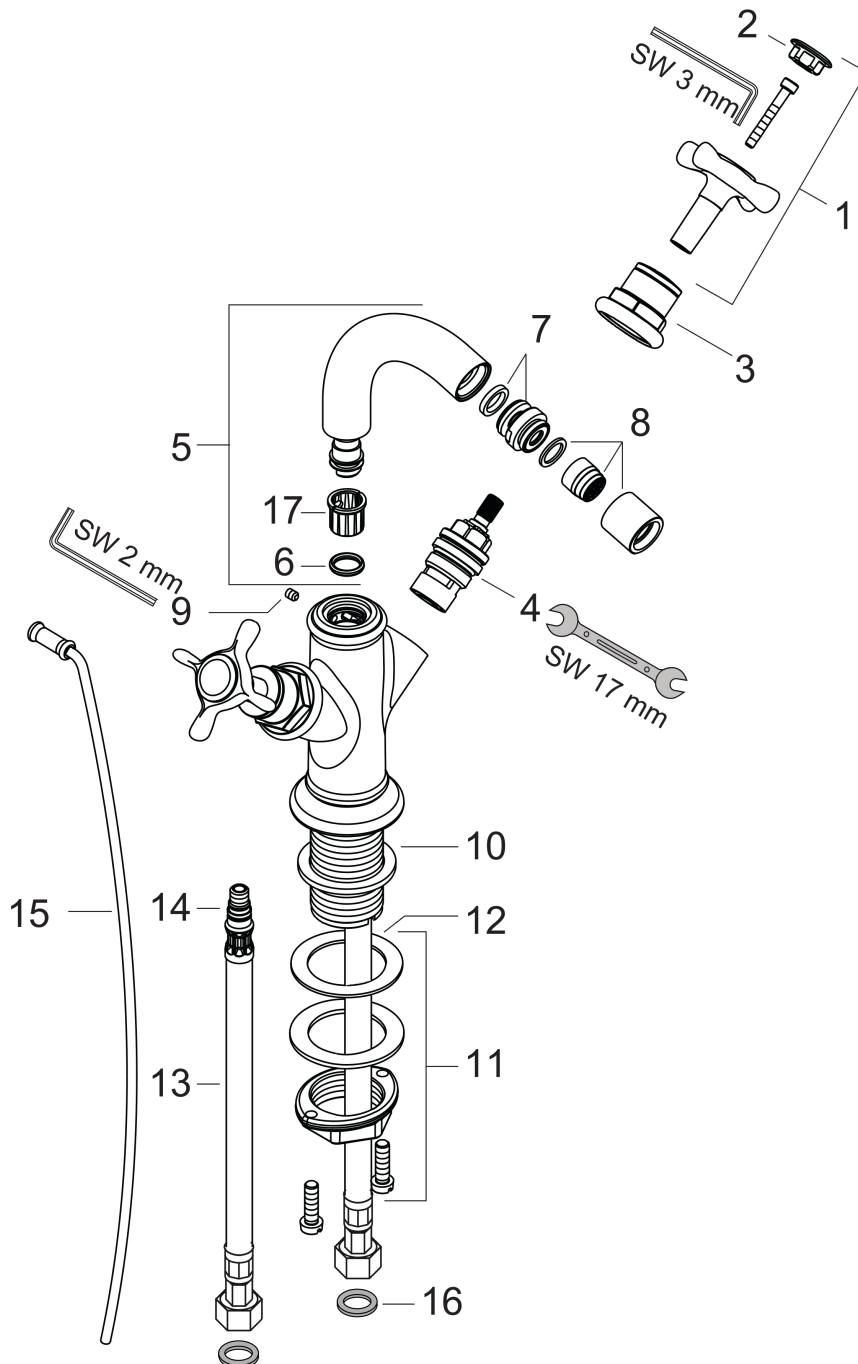

AXOR Montreux
2-handle bidet mixer with cross handles and pop-up waste set
 Surfaces: **Polished Nickel** Article Number: **16520830**

Exploded Drawing

Year of production: **10/10 - 12/19**

AXOR Montreux
2-handle bidet mixer with cross handles and pop-up waste set
 Surfaces: **Polished Nickel** Article Number: **16520830**

Spare part list

Year of production: **10/10 - 12/19**

Pos.	Description	Article Number	Price	PU
1	handle	16291830	£ 108,00	1
2	set of screw covers, cold / hot water / neutral	97987000	£ 50,00	1
3	sleeve	97993830	£ 50,00	1
4	shut off unit right closing	94009000	£ 33,00	1
5	spout cpl.	97364830	-	1
6	O-ring 11x2	98127000	£ 2,50	1
7	ball joint	97362830	£ 40,00	1
8	aerator laminar M16x1 (7 l/min)	97360830	£ 50,00	1
9	hollow set screw M4x5	98731000	£ 2,50	1
10	flat seal	98749000	£ 4,80	1
11	fixing set (Ø 32)	13961000	£ 19,80	1
12	lever collar	97548000	£ 2,50	1
13	connection hose 450 mm M8x0,75 G3/8	97206000	£ 27,00	1
14	O-ring 7x1,5	98422000	£ 2,50	1
15	pull rod	98730820	£ 40,00	1
16	sealing set	95581000	£ 4,80	1
17	lever collar	92849000	£ 7,10	1
a	pop up waste	94139830	£ 138,00	1
b	fixation extension 35 mm	13898000	£ 63,00	1