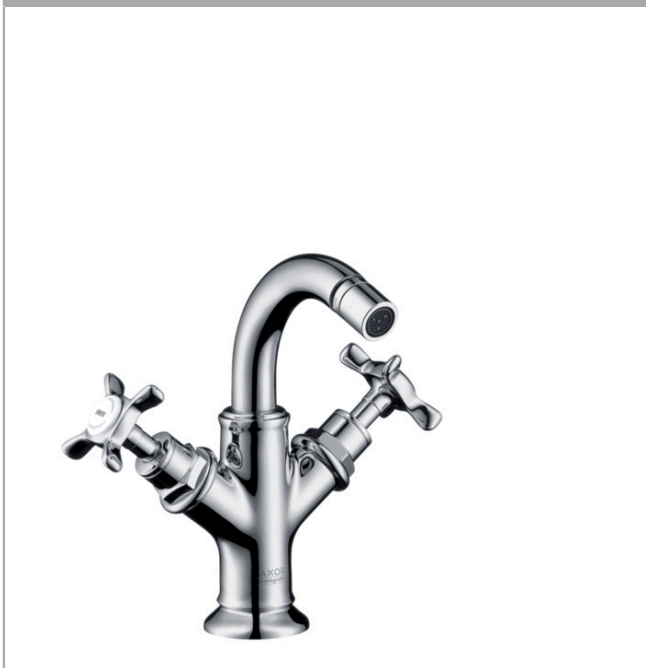

AXOR Montreux
2-handle bidet mixer with cross handles and pop-up waste set
 Surfaces: **Chrome** Article Number: **16520000**

Description

product features

- consists of: 2-handle bidet mixer, waste set
- projection 104 mm
- aerator with ball pivot
- laminar spray
- flow rate at 3 bar: 7.2 l/min
- ceramic valves hot/ cold 180°
- suitable for continuous flow water heaters
- pop-up waste set G 1¼

Product image

Scale drawing

Flowchart