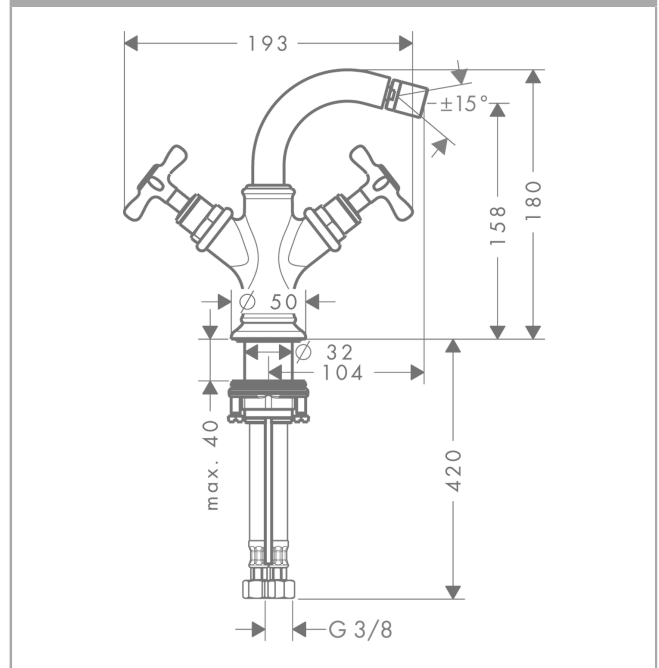

AXOR Montreux
2-handle bidet mixer with cross handles and pop-up waste set
 Surfaces: **Chrome** Article Number: **16520000**

Description

product features

- consists of: 2-handle bidet mixer, waste set
- projection 104 mm
- aerator with ball pivot
- laminar spray
- flow rate at 3 bar: 7.2 l/min
- ceramic valves hot/ cold 180°
- suitable for continuous flow water heaters
- pop-up waste set G 1¼

Product image

Scale drawing

Flowchart