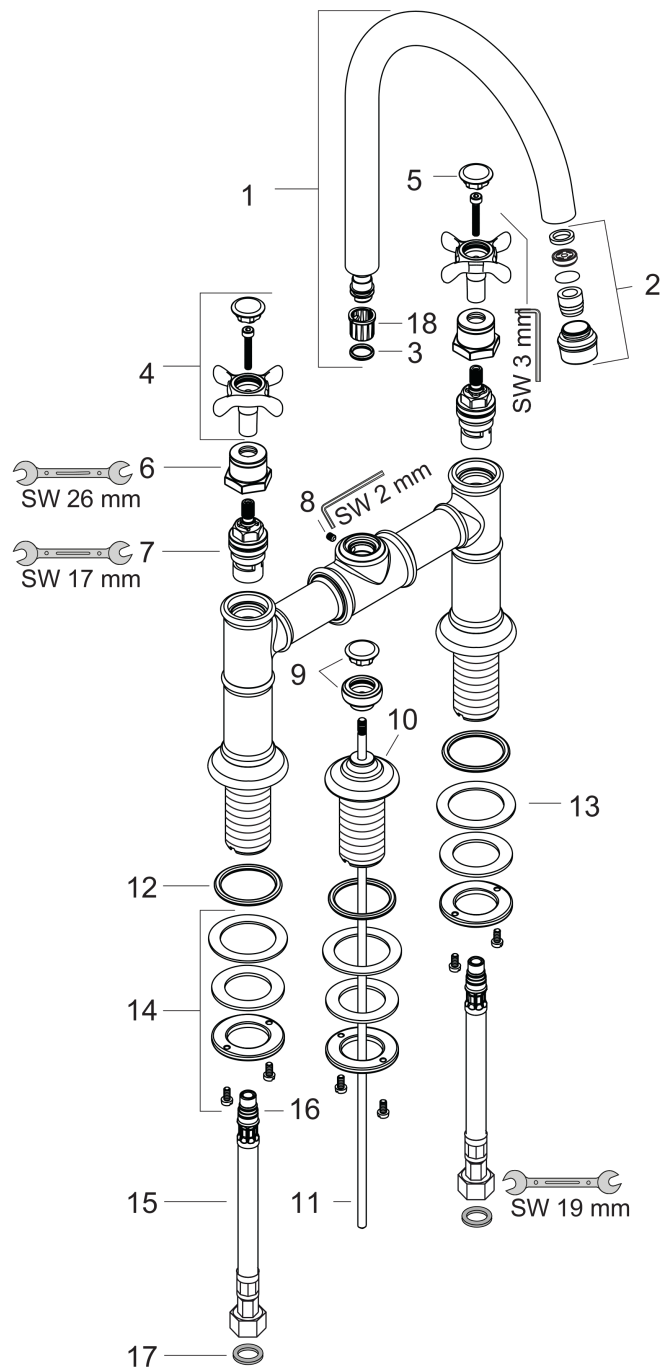

AXOR Montreux
2-handle basin mixer 220 with cross handles and pop-up waste set
 Surfaces: **Polished Nickel** Article Number: **16510830**

Exploded Drawing

Year of production: **10/10 - 07/13**

AXOR Montreux
2-handle basin mixer 220 with cross handles and pop-up waste set
 Surfaces: **Polished Nickel** Article Number: **16510830**

Spare part list

Year of production: **10/10 - 07/13**

Pos.	Description	Article Number	PC	PU
1	spout cpl.	97990830	18	1
2	aerator M18x1 (5 l/min)	95378830	11	1
3	O-ring 11x2	98127000	1	1
4	handle	16597830	16	1
5	set of screw covers, cold / hot water / neutral	97987000	11	1
6	sleeve	97993830	11	1
7	shut off unit right closing	94009000	9	1
8	hollow set screw M4x5	98731000	1	1
9	diverter knob	98619830	14	1
10	escutcheon	98620830	14	1
11	pull rod	94067000	6	1
12	O-ring 34x4	98155000	1	1
13	lever collar	97548000	1	1
14	fixing set for shut off unit	96078000	8	1
15	connection hose 600 mm M10x1 G3/8	97398000	8	1
16	O-ring 8x1,75	97827000	1	1
17	sealing set	95581000	2	1
18	lever collar	92849000	3	1
a	pop up waste	94139830	16	1
b	supply pipe 490 mm	96786000	11	1