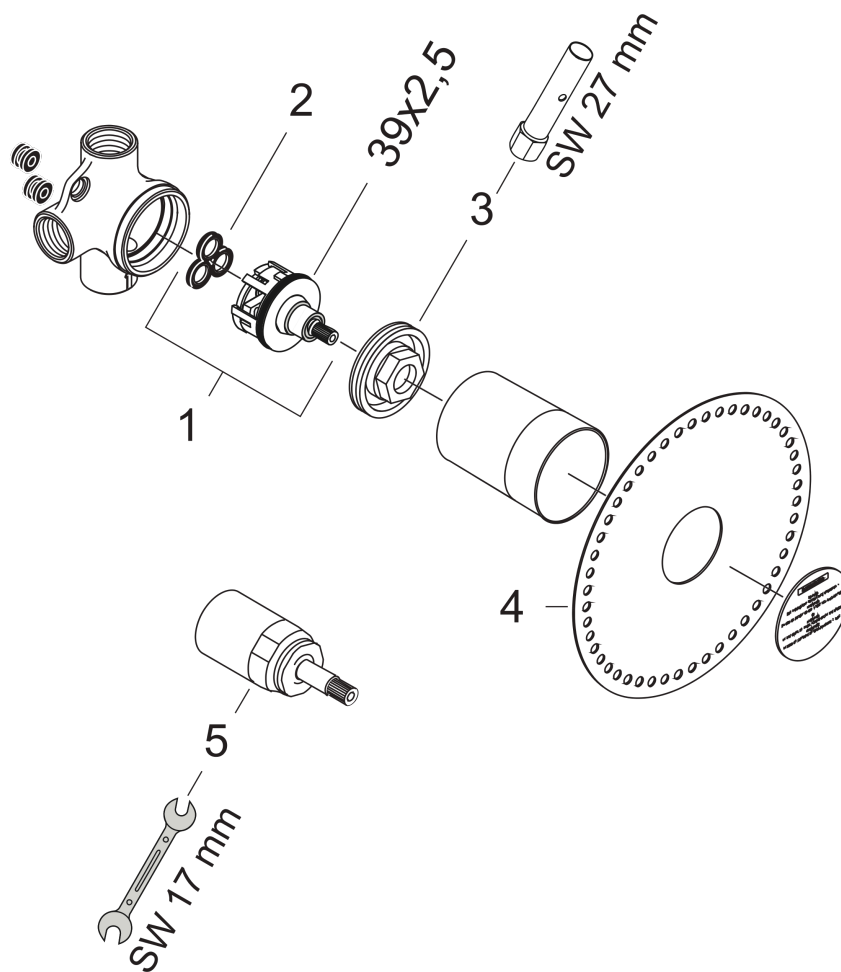

Basic set for Trio shut-off/ diverter valve for concealed installation

Finish: n.a. Article Number: 15981180

Description

product features

- 2 outlets can be used simultaneously

Certificates / Sustainability

Product image

Scale drawing

Flowchart

Basic set for Trio shut-off/ diverter valve for concealed installation

Finish: n.a. Article Number: 15981180

Exploded Drawing

Year of production: >09/03

Basic set for Trio shut-off/ diverter valve for concealed installation

Finish: n.a. Article Number: **15981180**

Spare part list

Year of production: >09/03

Pos.	Description	Article Number	PC	PU
1	diverter unit	96604000	16	1
2	sealing set	98798000	4	1
3	nut	97550000	5	1
4	sealing foil	96493000	3	1
5	extension 25 mm	96370000	99	1