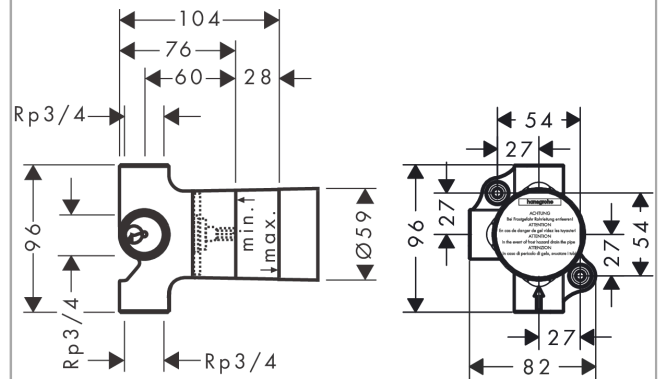

Basic set for Trio shut-off/ diverter valve for concealed installation

Finish: n.a. Article Number: 15981180

Description

product features

- 2 outlets can be used simultaneously

Certificates / Sustainability

Product image

Scale drawing

Flowchart

Basic set for Trio shut-off/ diverter valve for concealed installation

Finish: n.a. Article Number: 15981180

Exploded Drawing

Year of production: >09/03

Basic set for Trio shut-off/ diverter valve for concealed installation

Finish: n.a. Article Number: **15981180**

Spare part list

Year of production: >09/03

Pos.	Description	Article Number	PC	PU
1	diverter unit	96604000	16	1
2	sealing set	98798000	4	1
3	nut	97550000	5	1
4	sealing foil	96493000	3	1
5	extension 25 mm	96370000	99	1