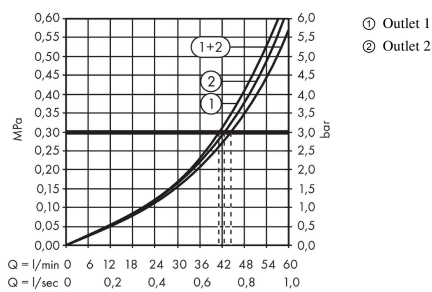

Product image

Scale drawing

Flowchart

Basic set for Trio shut-off/ diverter valve for concealed installation

Finish: n.a. Article Number: 15981180

Exploded Drawing

Year of production: >09/03

Basic set for Trio shut-off/ diverter valve for concealed installation