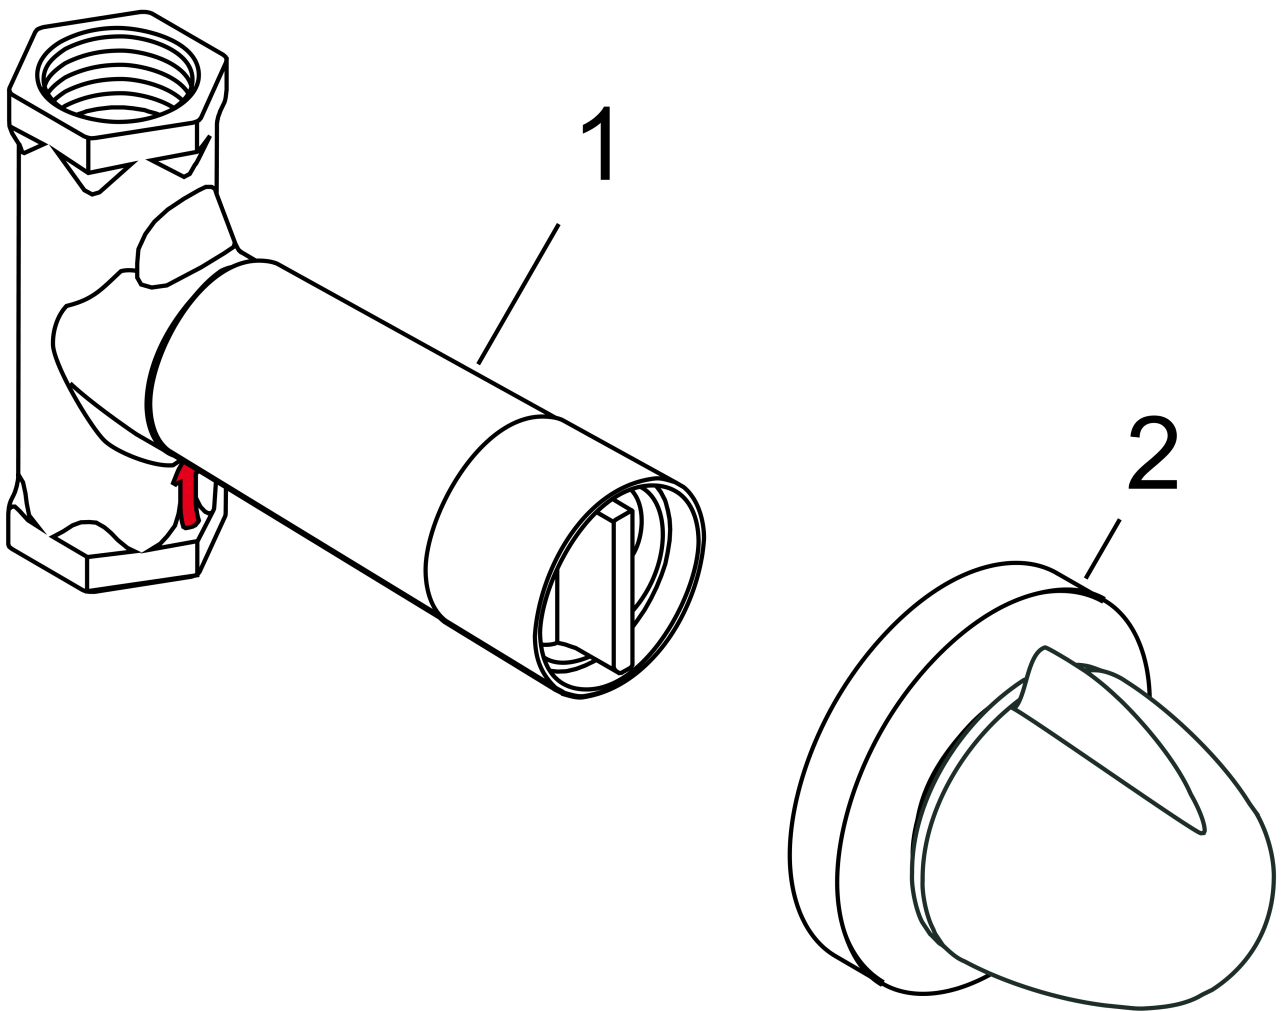

Shut-off valve set

Surfaces: **Chrome**

Article Number: **15963000**

Exploded Drawing

Year of production: **01/10 - 12/14**

Shut-off valve set

Surfaces: **Chrome** Article Number: **15963000**

Spare part list

Year of production: **01/10 - 12/14**

Pos.	Description	Article Number	PC	PU
1	concealed items DN20 (¾")	15970180	98	1
2	Finish set	36970000	13	1